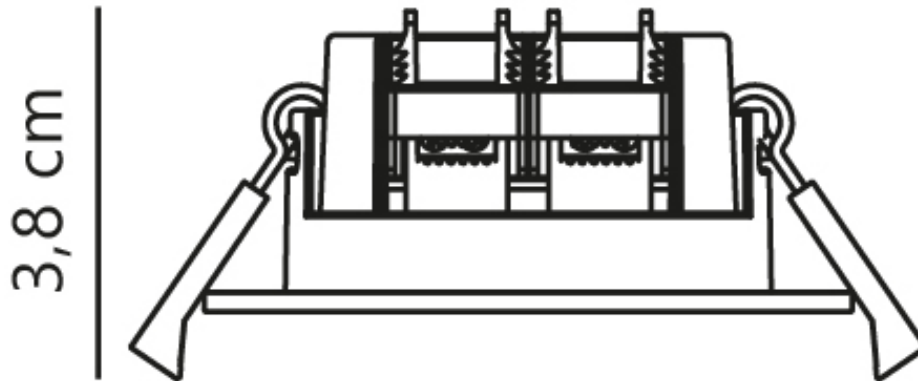

Nordlux - Clyde 8 - 47500101 - LED White Recessed Ceiling Downlight

8,2 cm