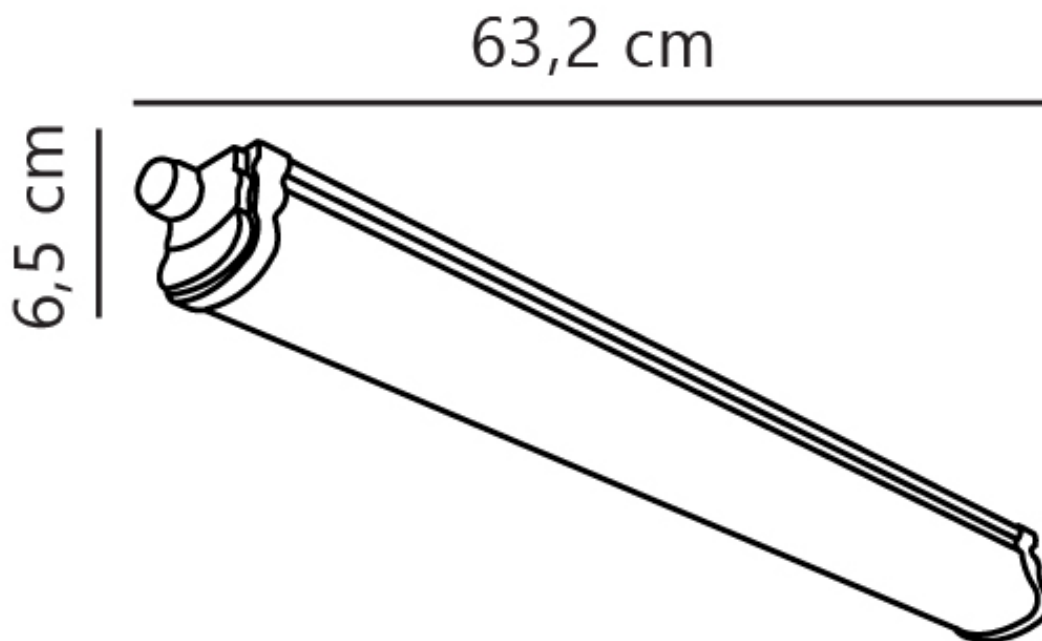

Nordlux - Oakland 60 Double - 47726101 - LED White IP65 Outdoor Strip Light

CONTACT