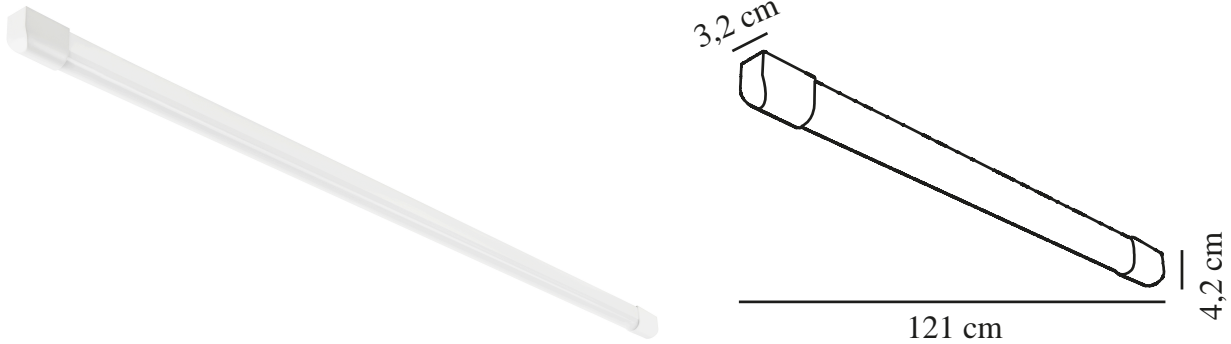

ARLINGTON 120 | BATTEN LIGHT FITTING | WHITE nordlux®

47836101

Voltage (V): 230 Volt
IP degree: IP20
Class (Class 1, Class 2, Class 3):
Class 2 (Double isolated)
Socket type: LED Module

Primary material: Plastic
Colour: White

Height (cm): 4.2
Width (cm): 3.2
Length (cm): 121

EAN: 5701581418387
TUN: 1975441
Item Number: 47836101
Pcs Per Master Carton: 6
Sales Box Height (cm): 3

Sales Box Width(cm): 4
Sales Box Depth (cm): 121
Sales Box Volume m³ : 0.0015
Product net weight (kg): 0.32

Brightness of light (Lumen): 1900
Colour temperature (Kelvin): 4000
Ra-value : 80
Lifetime (hours): 35000
Beam angle (°) : 150
Candela (cd) (for directional lamp only): 0
Energy class: E
Actual watt (W): 18