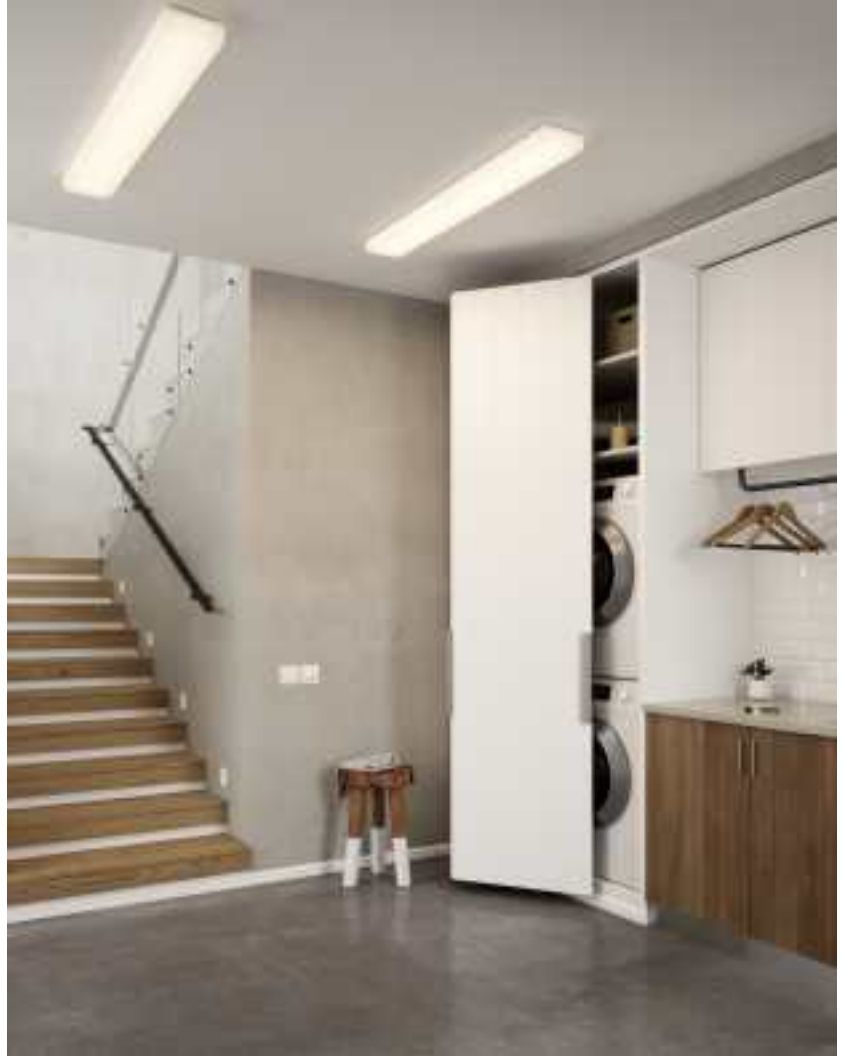

TRENTON | BATTEN LIGHT FITTING | WHITE

47856101

nordlux®