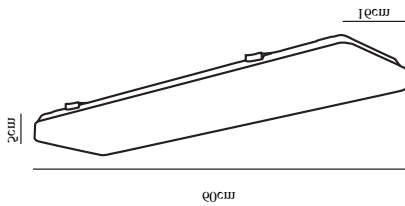

TRENTON | BATTEN LIGHT FITTING | WHITE

47856101

nordlux®

Voltage (V): 230 Volt
IP degree: IP20
Class (Class 1, Class 2, Class 3):
Class 1 (Earth contact)
Bulb base: LED Module

Primary material: Plastic
Secondary material: Metal
Color: White

Width (cm): 16
Length (cm): 60
Projection (cm): 5

EAN: 5701581418585
TUN: 1975443
Item Number: 47856101
Pcs Per Master Carton: 3
Sales Box Height (cm): 6

Sales Box Width(cm): 19
Sales Box Depth (cm): 63
Sales Box Volume m³ : 0.0072
Product net weight (kg): 0.79

Brightness of light (Lumen): 1900
Color Temperature (K): 4000
Ra-value : 80
Lifetime (h): 25000
Beam Angle (°) : 120
Candela (cd) (for directional lamp only): 0
Energy Class: E
Actual Watt (W): 23

• Ultra-thin design • 5 year LED guarantee