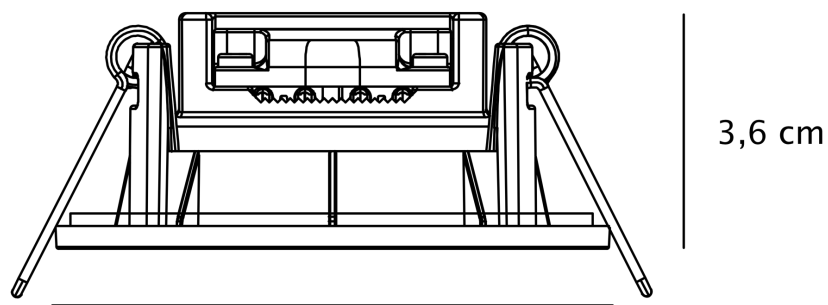

Nordlux - Set of 3 Leonis 3-Kit 2700K - 49160101 - LED White IP65 Bathroom Recessed Ceiling Downlights

Ø8,5 cm

Ø8,5 cm