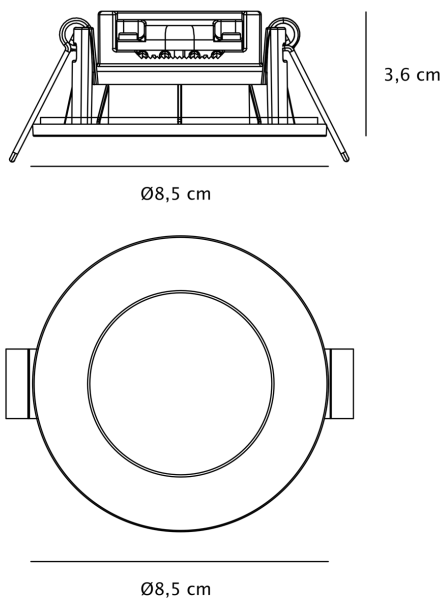

SPECIFICATION

- Ingress protection: IP65
- Class: Class II - Double Insulated, No Earth
- Voltage: 240V