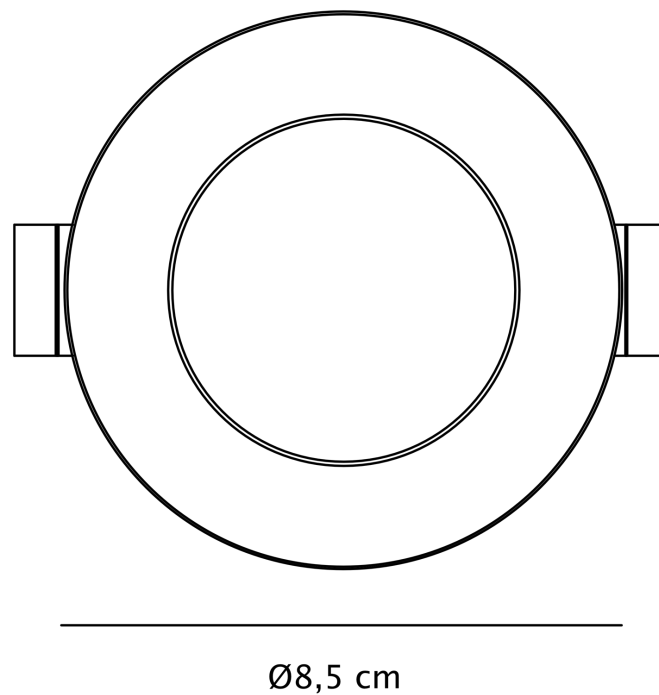

Nordlux - Set of 3 Leonis - 49160155 - LED Brushed Nickel White IP65 Bathroom Recessed Ceiling Downlights

CONTACT