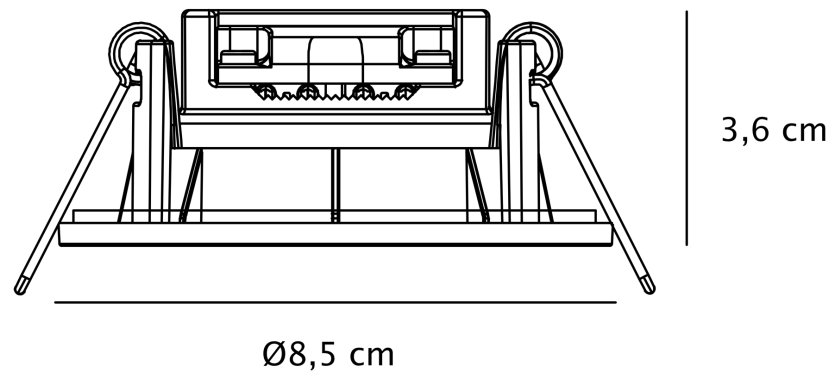

Nordlux - Set of 3 Leonis - 49160155 - LED Brushed Nickel White IP65 Bathroom Recessed Ceiling Downlights

CONTACT