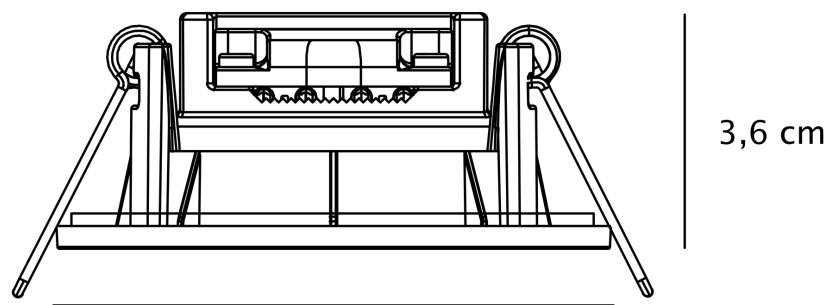

Nordlux - Set of 3 Leonis 3-Kit 4000K - 49200101 - LED White IP65 Bathroom Recessed Ceiling Downlights

Ø8,5 cm

Ø8,5 cm

CONTACT