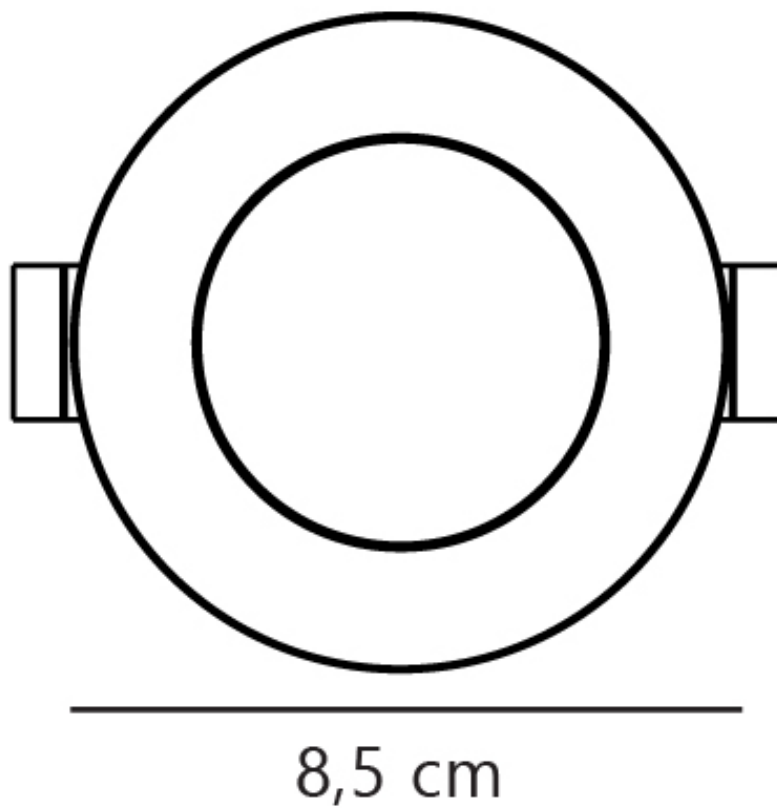

Nordlux - Set of 3 Leonis - 49200103 - LED Black IP65 Bathroom Recessed Ceiling Downlights

CONTACT