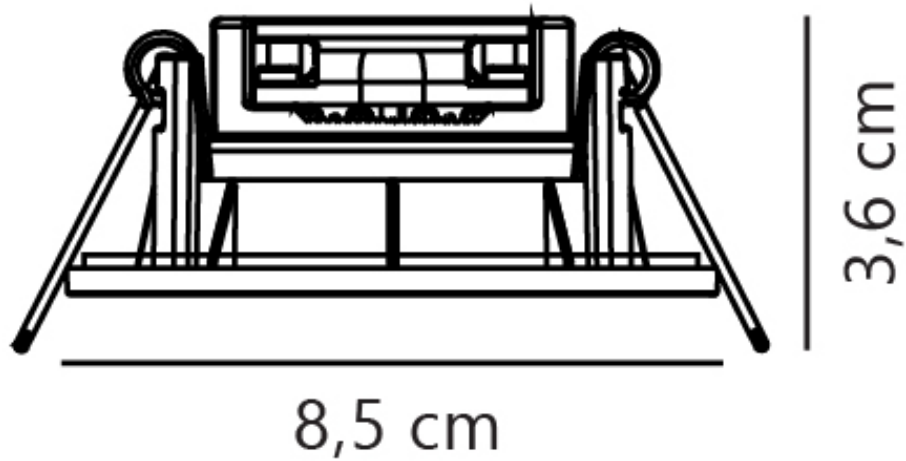

Nordlux - Set of 3 Leonis - 49200103 - LED Black IP65 Bathroom Recessed Ceiling Downlights

CONTACT