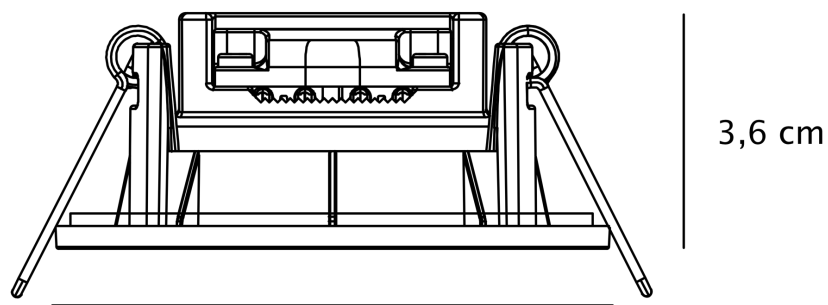

Nordlux - Set of 3 Leonis 3-Kit 4000K - 49200155 - LED Brushed Nickel IP65 Bathroom Recessed Ceiling Downlights

Ø8,5 cm

Ø8,5 cm

CONTACT