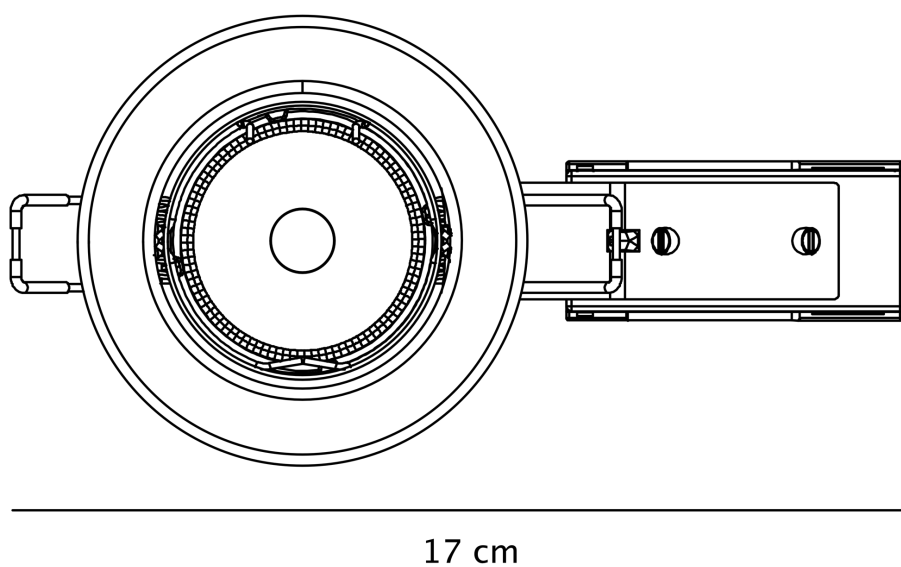

Nordlux - Set of 3 Canis 3-Kit 2700K - 49300101 - LED White Recessed Ceiling Downlights

CONTACT