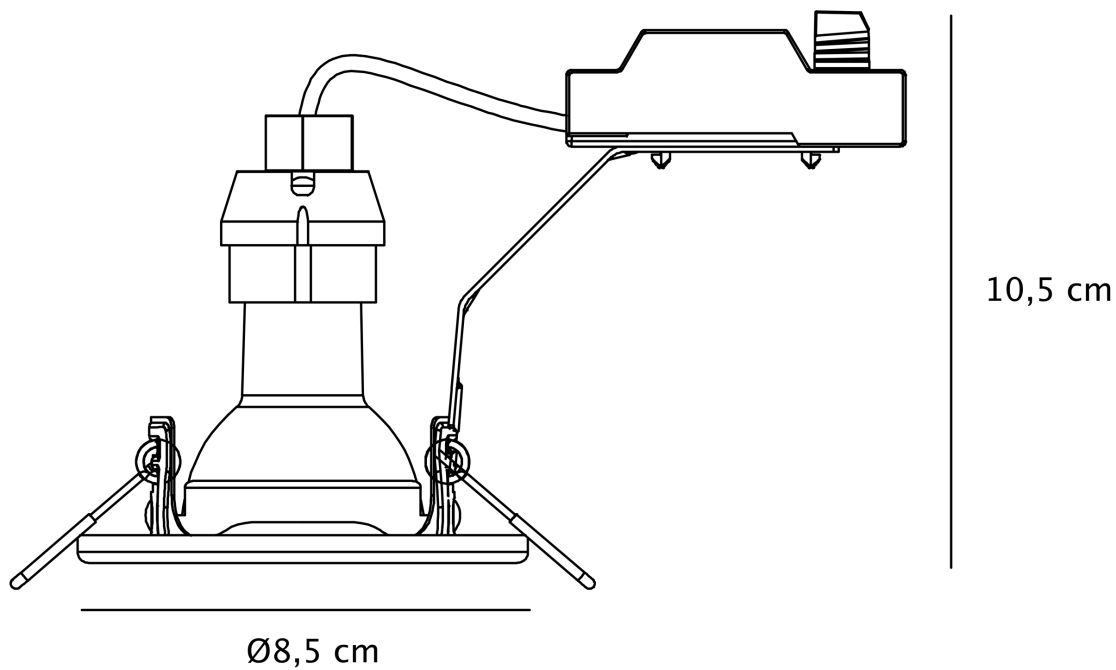

Nordlux - Set of 3 Canis 3-Kit 2700K - 49300101 - LED White Recessed Ceiling Downlights

CONTACT