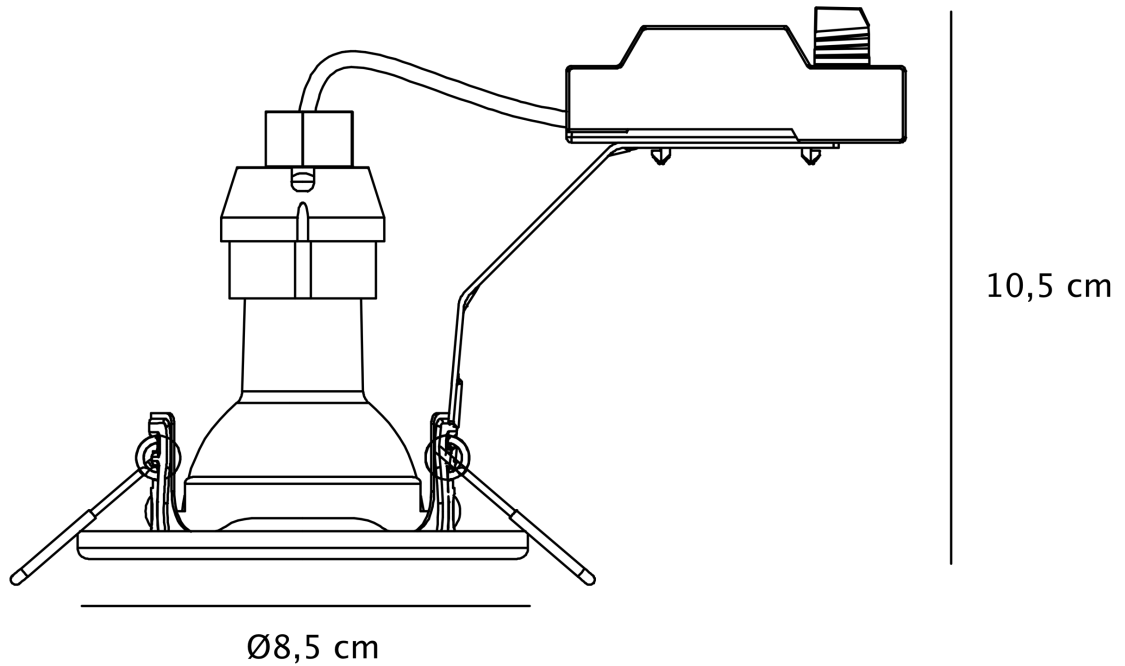

Nordlux - Set of 3 Canis 3-Kit 2700K - 49300155 - LED Brushed Nickel Recessed Ceiling Downlights