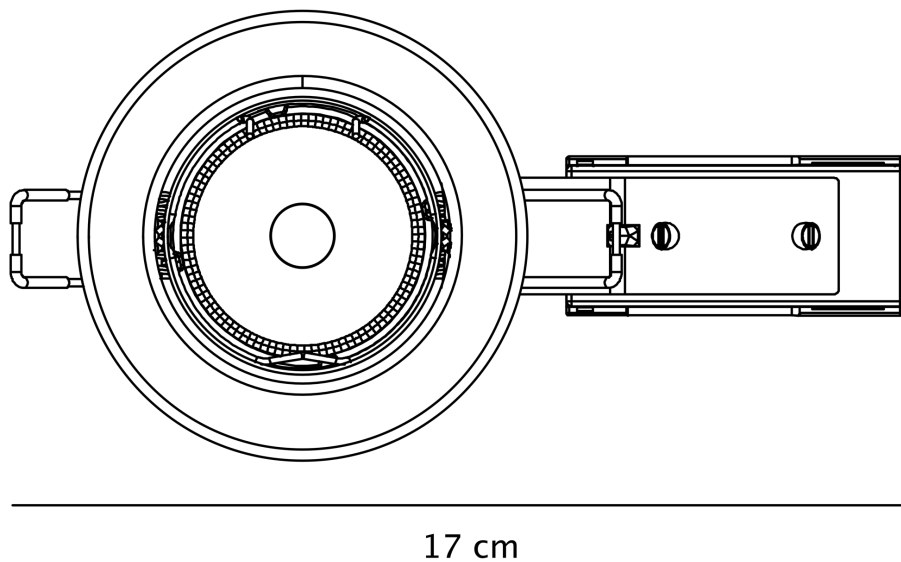

Nordlux - Set of 3 Canis 3-Kit 2700K - 49300155 - LED Brushed Nickel Recessed Ceiling Downlights