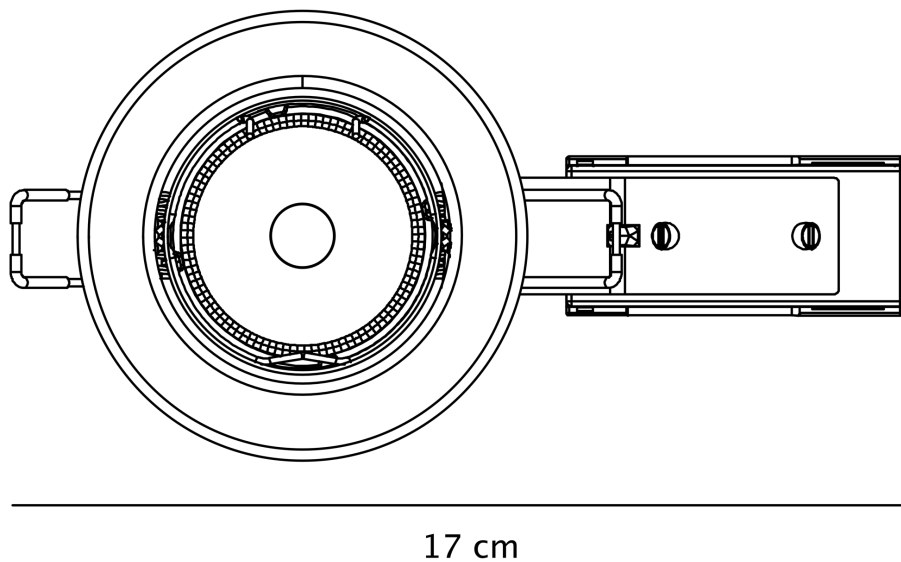

Nordlux - Set of 5 Canis 5-Kit 2700K - 49310101 - LED White Recessed Ceiling Downlights

CONTACT