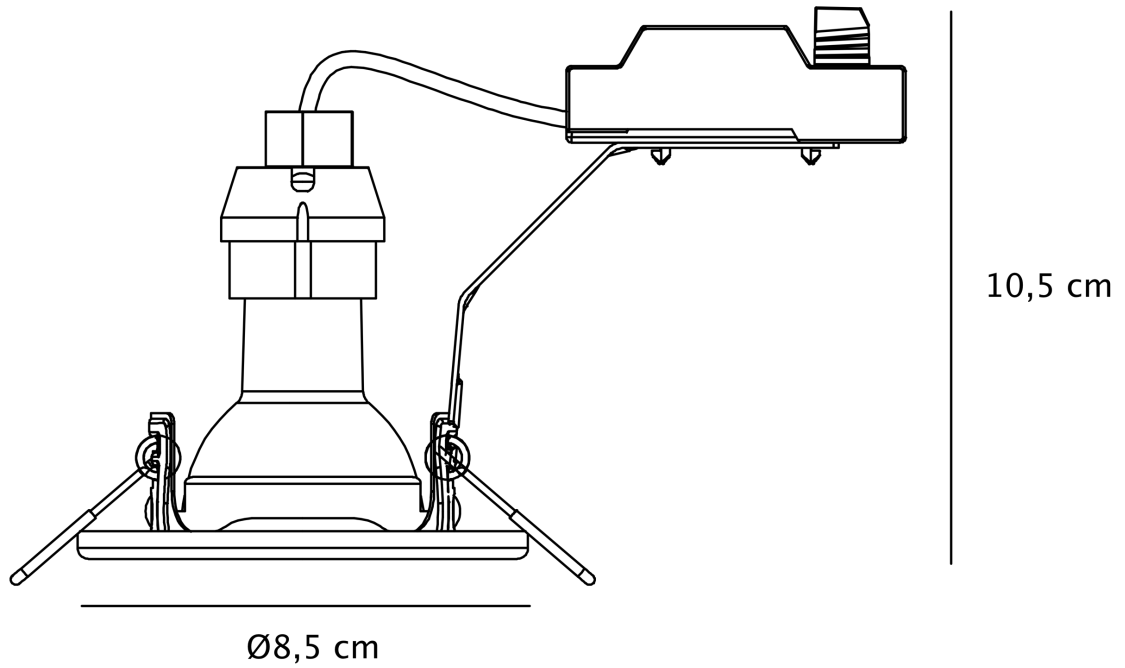

Nordlux - Set of 5 Canis 5-Kit 2700K - 49310101 - LED White Recessed Ceiling Downlights

CONTACT