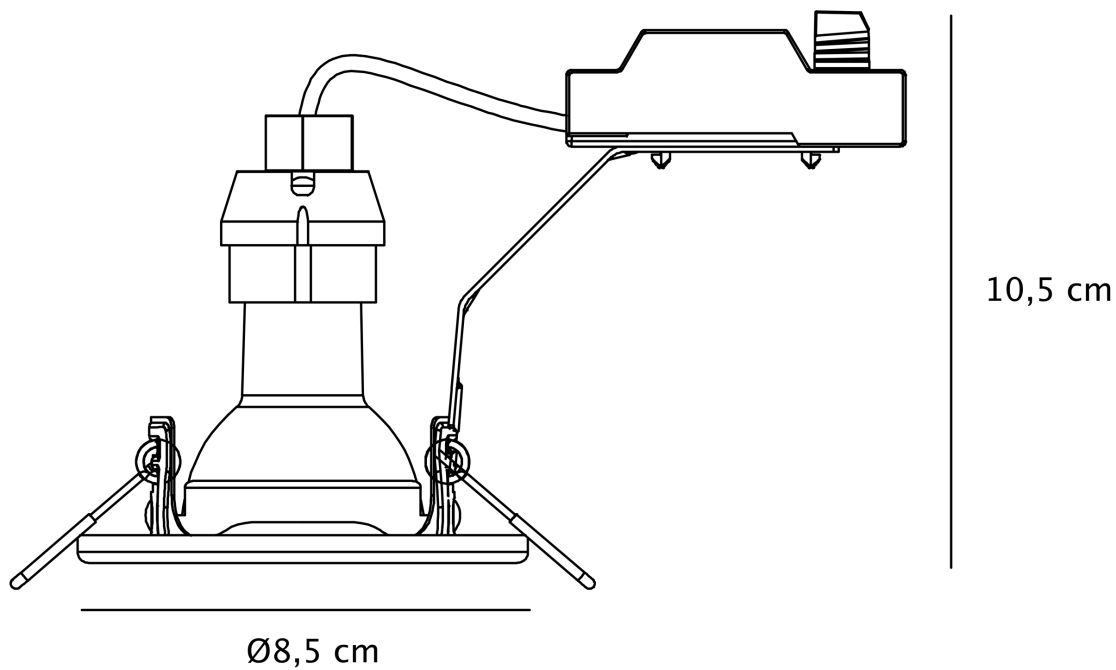

Nordlux - Set of 5 Canis 5-Kit 2700K - 49310155 - LED Brushed Nickel 5 Light Recessed Ceiling Downlights

CONTACT