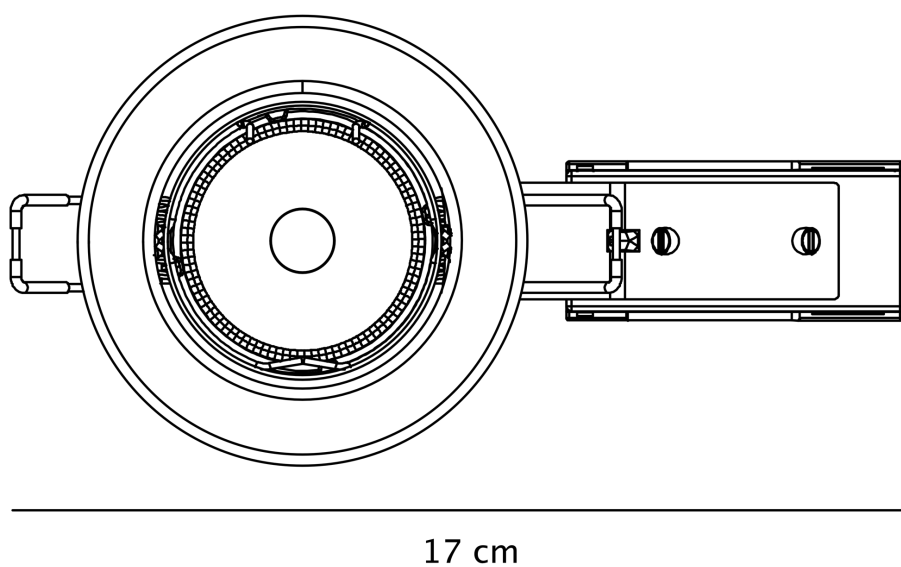

Nordlux - Set of 5 Canis 5-Kit 2700K - 49310155 - LED Brushed Nickel 5 Light Recessed Ceiling Downlights

CONTACT