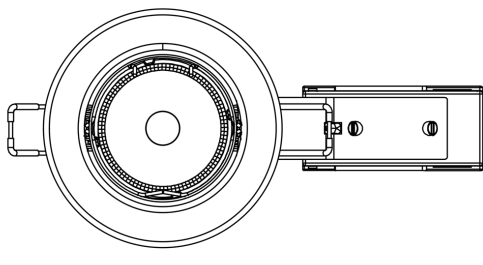

Nordlux - Canis 1-Kit 2700K - 49320155 - LED Brushed Nickel Recessed Ceiling Downlight

REFERENCE

- SKU: FCL-21265
- Supplier SKU: 49320155
- Barcode: 5701581469389

DESCRIPTION

Canis is a classic round downlight for indoor use, featuring a metal frame that fits beautifully into any home. Canis comes with a GU10 bulb.

CATEGORY

- Brand: Nordlux
- Family: Canis
- Category: Indoor Lighting / Recessed / Ceiling

APPEARANCE

- Base: Brushed Nickel Plate

DIMENSION

- Height: 105mm
- Diameter: 85mm
- Mimimum cavity depth: 115mm
- Cut out size: 65mm
- Weight: .13kg

LIGHT SOURCE

- Lamp included: Yes
- Lamp detail: 4.7W LED GU10 (included)
- Dimmable
- Kelvin: 2700K (Warm White)
- Lumens: 345Lm
- Lamp hours: 15,000Hrs
- Colour render index: 80CRI
- Energy class: F
- Switch: No

SPECIFICATION

- Ingress protection: IP20
- Class: Class II - Double Insulated, No Earth
- Voltage: 240V

Ø8,5 cm

17 cm

CONTACT