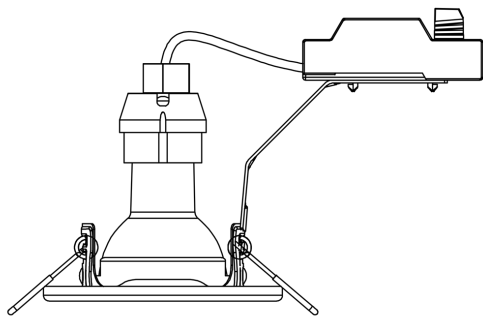

Nordlux - Canis 1-Kit 2700K - 49320155 - LED Brushed Nickel Recessed Ceiling Downlight

REFERENCE

- SKU: FCL-21265
- Supplier SKU: 49320155
- Barcode: 5701581469389

DESCRIPTION

Canis is a classic round downlight for indoor use, featuring a metal frame that fits beautifully into any home. Canis comes with a GU10 bulb.

CATEGORY

- Brand: Nordlux
- Family: Canis
- Category: Indoor Lighting / Recessed / Ceiling

APPEARANCE

- Base: Brushed Nickel Plate

DIMENSION

- Height: 105mm
- Diameter: 85mm
- Mimimum cavity depth: 115mm
- Cut out size: 65mm
- Weight: .13kg

SPECIFICATION

- Ingress protection: IP20
- Class: Class II - Double Insulated, No Earth
- Voltage: 240V

Ø8,5 cm

17 cm

CONTACT