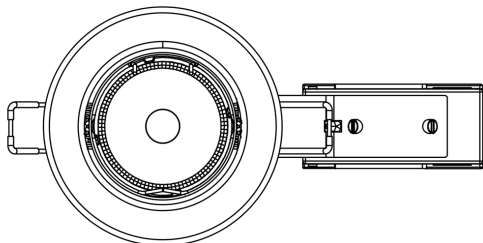

Nordlux - Set of 3 Canis 3-Kit 2700K - 49330155 - LED Brushed Nickel Recessed Ceiling Downlights

REFERENCE

- SKU: FCL-21268
- Supplier SKU: 49330155
- Barcode: 5701581469587

DESCRIPTION

Canis is a classic round downlight for indoor use, featuring a metal frame that fits beautifully into any home. Canis comes with a GU10 bulb.

CATEGORY

- Brand: Nordlux
- Family: Canis
- Category: Indoor Lighting / Recessed / Ceiling

APPEARANCE

- Base: Brushed Nickel Plate

DIMENSION

- Height: 105mm
- Diameter: 85mm
- Mimimum cavity depth: 115mm
- Cut out size: 65mm
- Weight: .4kg

LIGHT SOURCE

- Lamp included: Yes
- Lamp detail: 3 x 4.7W LED GU10 (included)
- Dimmable
- Kelvin: 2700K (Warm White)
- Lumens: 345Lm
- Lamp hours: 15,000Hrs
- Colour render index: 80CRI
- Energy class: F
- Switch: No

SPECIFICATION

- Ingress protection: IP20
- Class: Class II - Double Insulated, No Earth
- Voltage: 240V

10,5 cm

Ø8,5 cm

17 cm

CONTACT