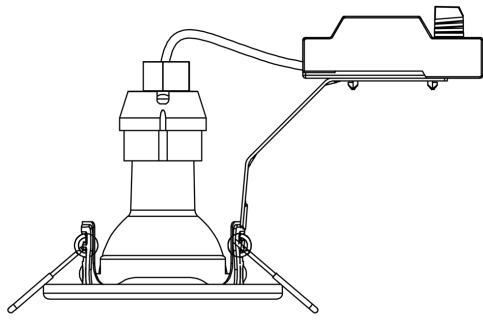

Nordlux - Set of 3 Canis 3-Kit 2700K - 49330155 - LED Brushed Nickel Recessed Ceiling Downlights

REFERENCE

- SKU: FCL-21268
- Supplier SKU: 49330155
- Barcode: 5701581469587

DESCRIPTION

Canis is a classic round downlight for indoor use, featuring a metal frame that fits beautifully into any home. Canis comes with a GU10 bulb.

CATEGORY

- Brand: Nordlux
- Family: Canis
- Category: Indoor Lighting / Recessed / Ceiling

APPEARANCE

- Base: Brushed Nickel Plate

DIMENSION

- Height: 105mm
- Diameter: 85mm
- Mimimum cavity depth: 115mm
- Cut out size: 65mm
- Weight: .4kg

SPECIFICATION

- Ingress protection: IP20
- Class: Class II - Double Insulated, No Earth
- Voltage: 240V

10,5 cm

Ø8,5 cm

17 cm

CONTACT