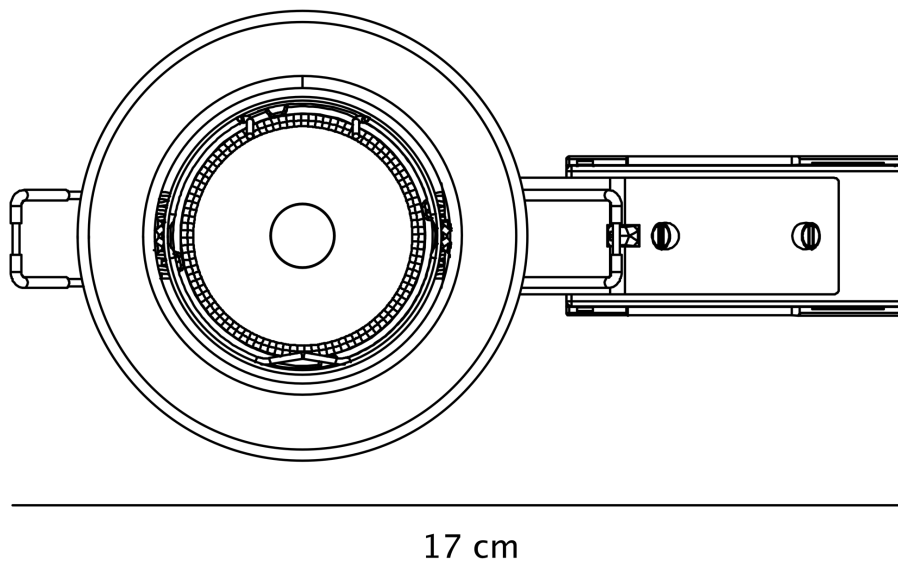

Nordlux - Set of 3 Canis 3-Kit 2700K - 49330155 - LED Brushed Nickel Recessed Ceiling Downlights

CONTACT