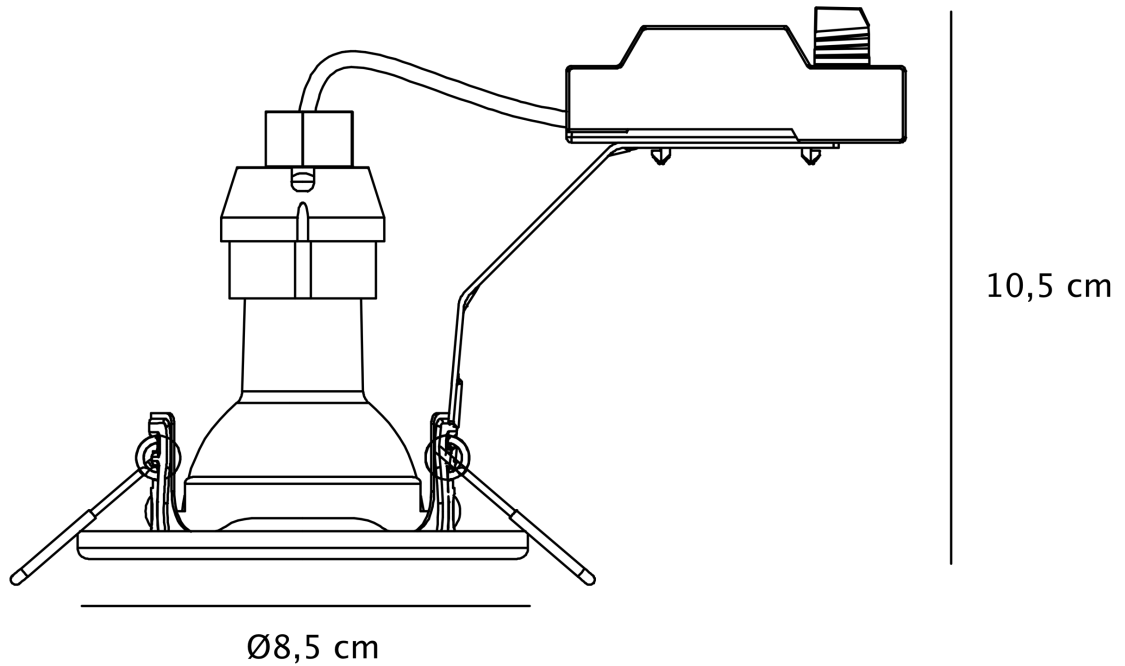

Nordlux - Set of 3 Canis 3-Kit 2700K - 49330155 - LED Brushed Nickel Recessed Ceiling Downlights

CONTACT