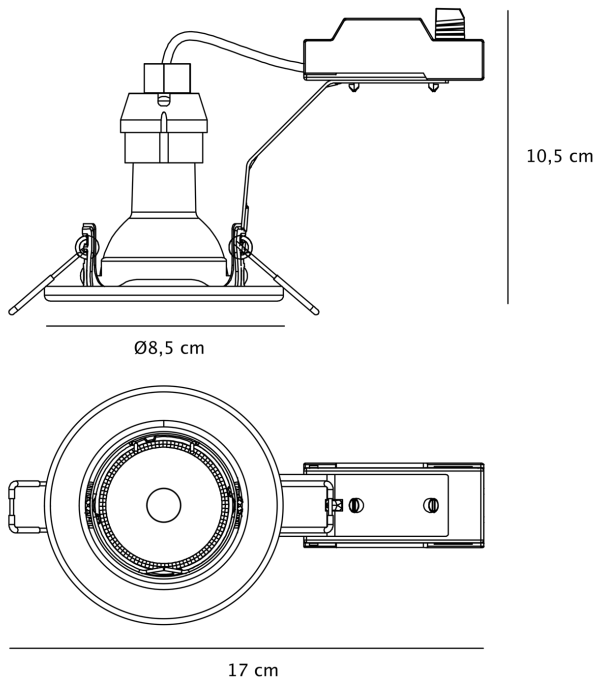

SPECIFICATION

- Ingress protection: IP20
- Class: Class II - Double Insulated, No Earth
- Voltage: 240V