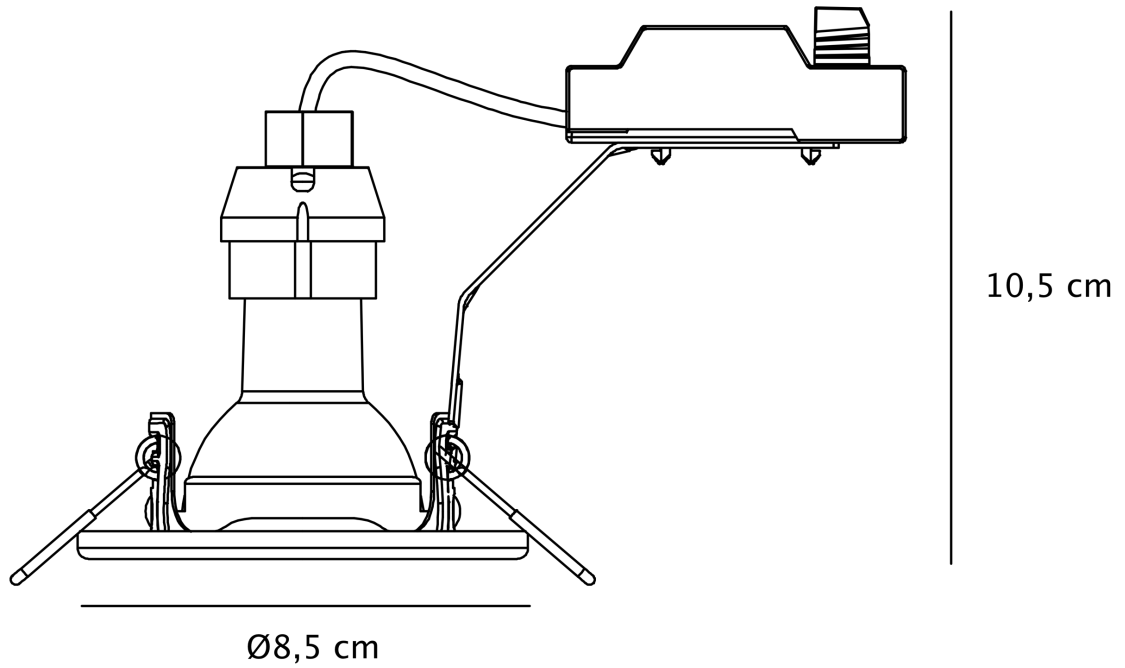

Nordlux - Set of 3 Canis 3-Kit 4000K - 49370101 - LED White Recessed Ceiling Downlights

CONTACT