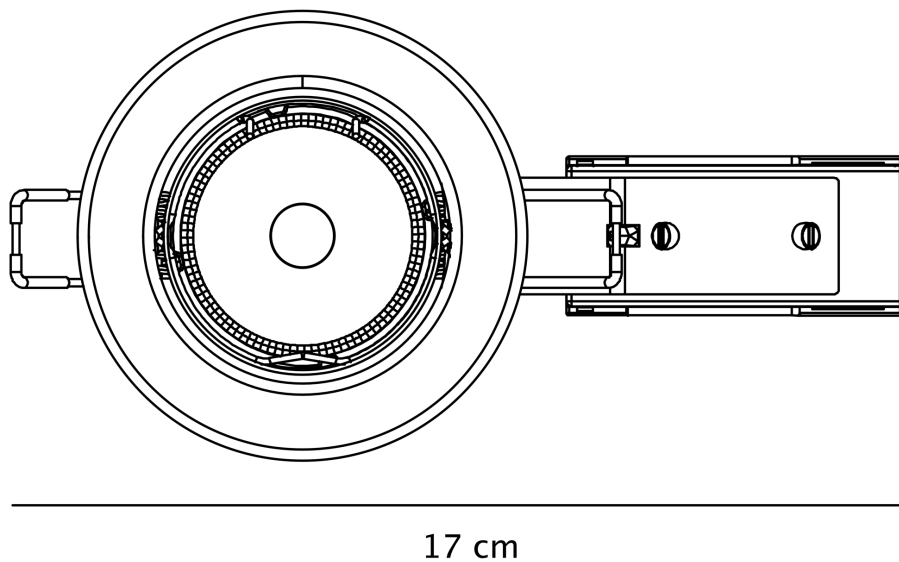

Nordlux - Set of 3 Canis 3-Kit 4000K - 49370101 - LED White Recessed Ceiling Downlights

CONTACT