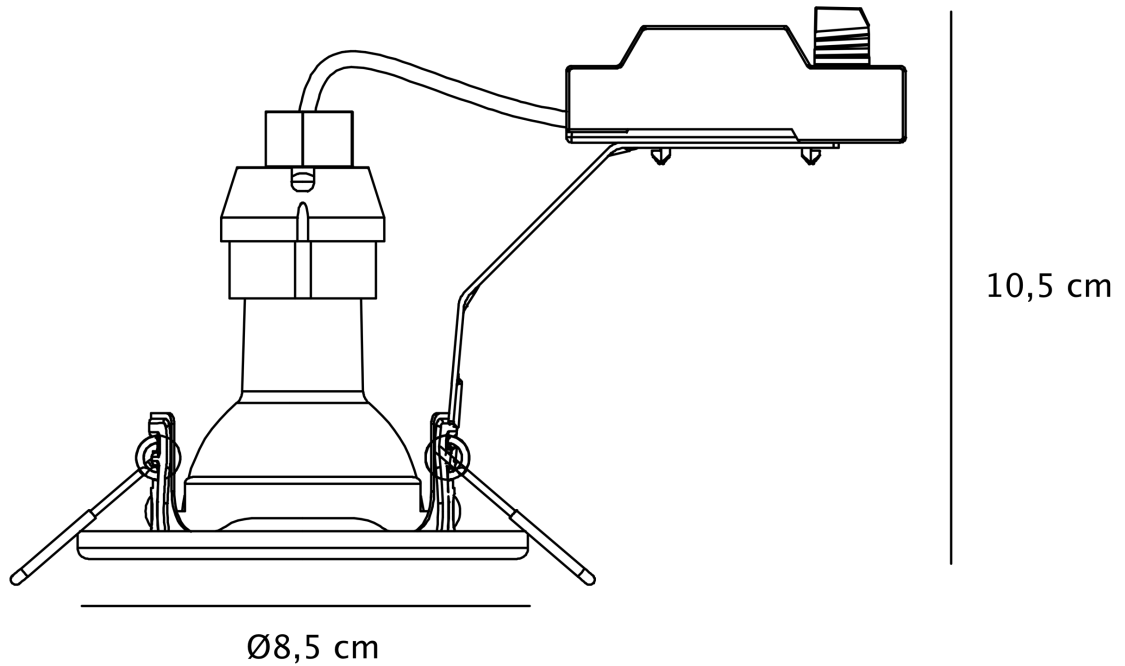

Nordlux - Set of 3 Canis 3-Kit 4000K - 49370155 - LED Brushed Nickel Recessed Ceiling Downlights

CONTACT