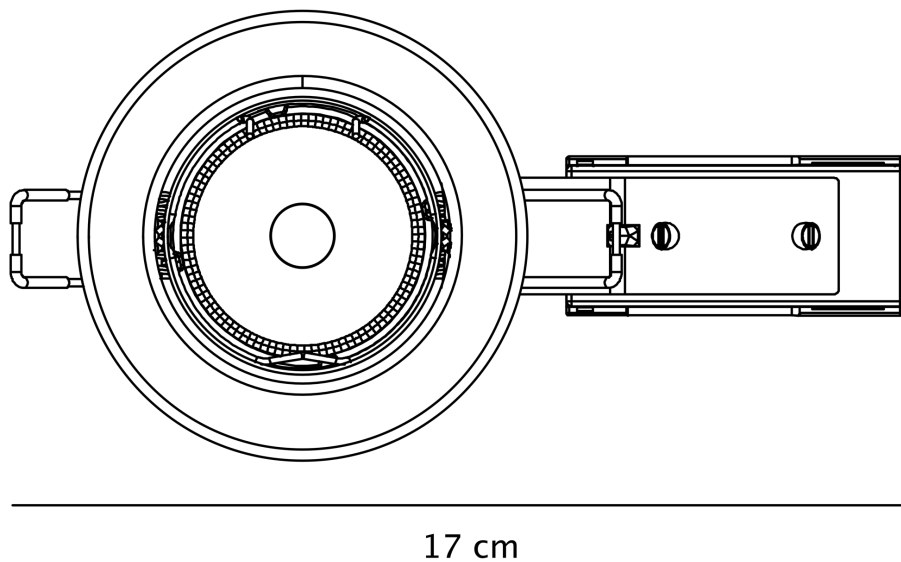

Nordlux - Set of 3 Canis 3-Kit 4000K - 49370155 - LED Brushed Nickel Recessed Ceiling Downlights

CONTACT