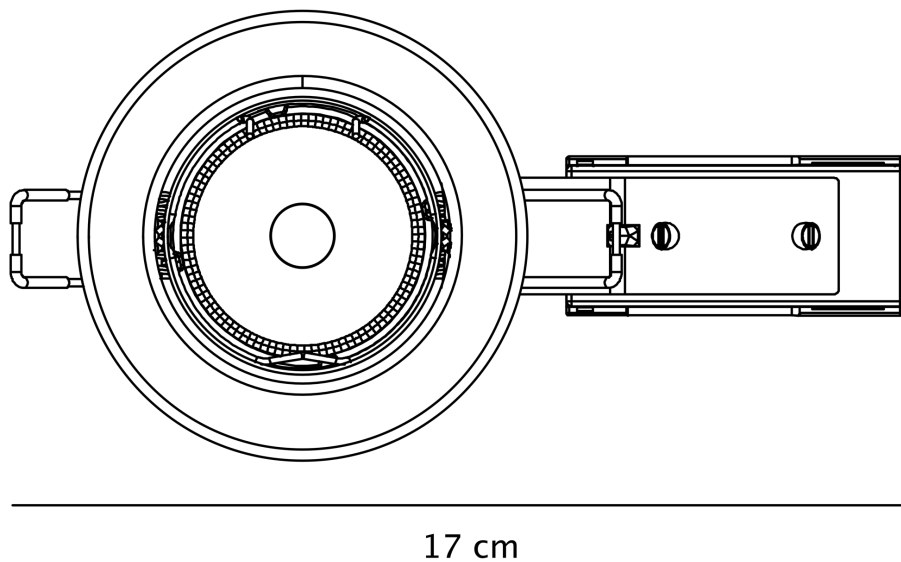

Nordlux - Set of 3 Canis 3-Kit 6500K - 49390101 - LED White Recessed Ceiling Downlights

CONTACT