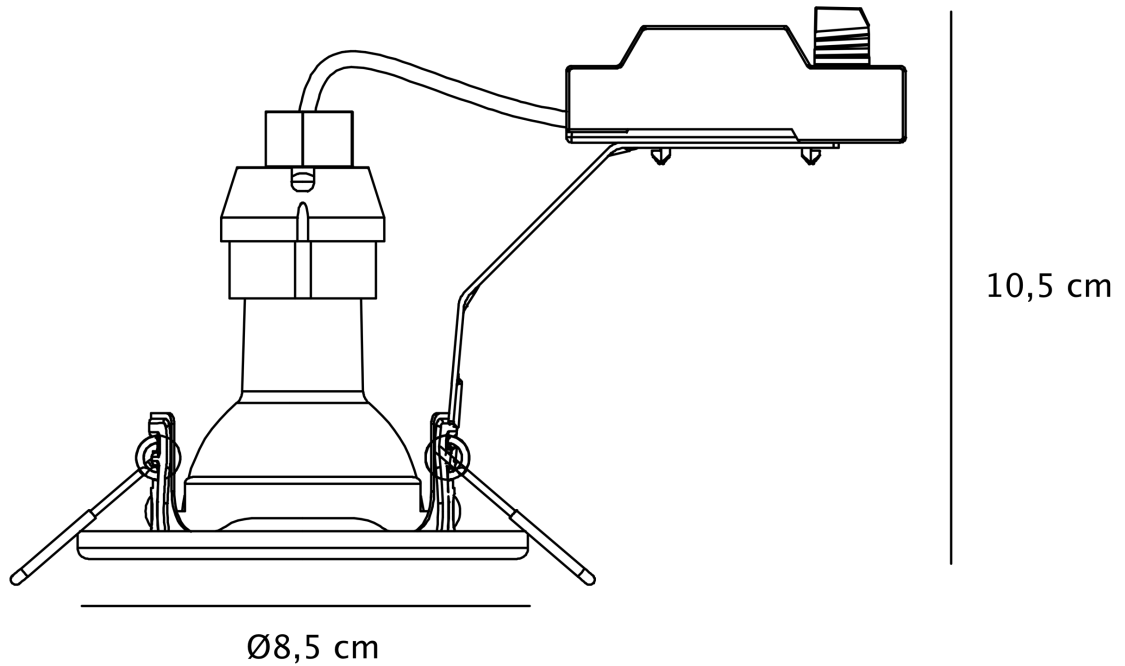

Nordlux - Set of 3 Canis 3-Kit 6500K - 49390101 - LED White Recessed Ceiling Downlights

CONTACT