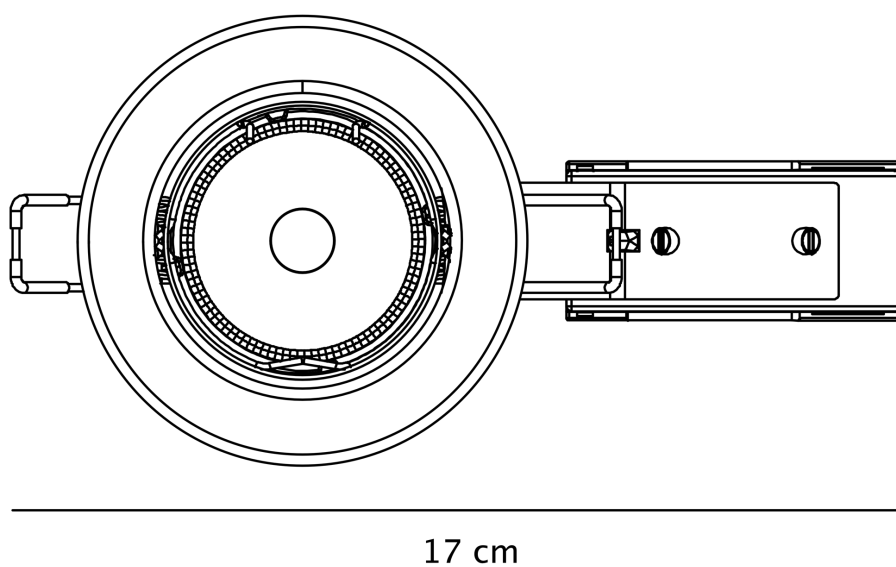

Nordlux - Set of 3 Canis 3-Kit 6500K - 49390155 - LED Brushed Nickel Recessed Ceiling Downlights

CONTACT