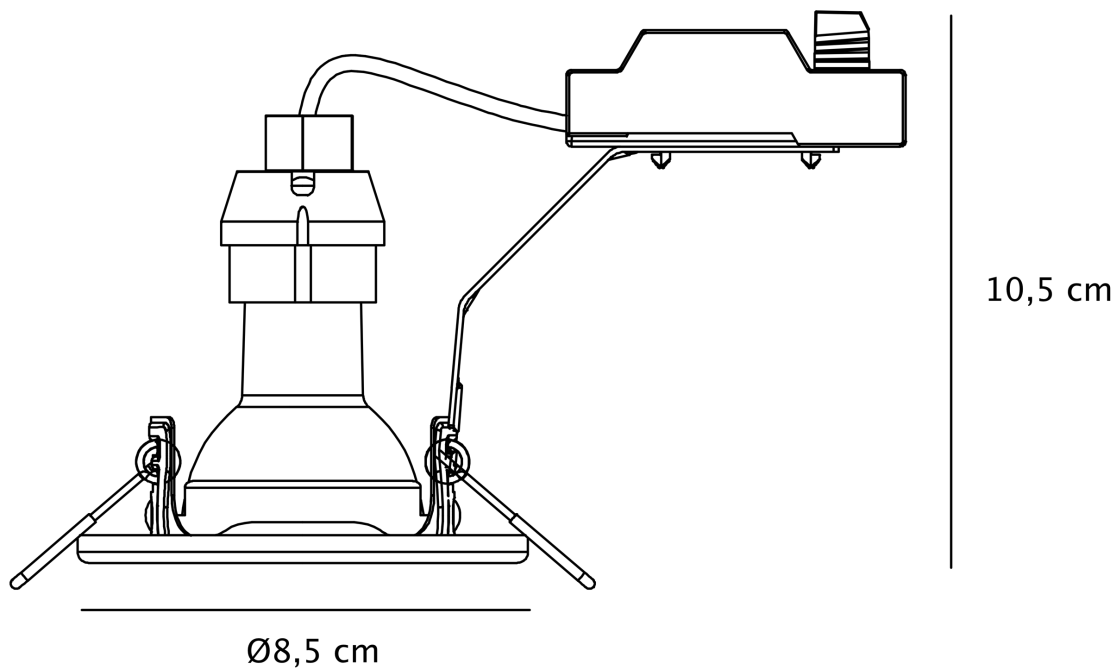

Nordlux - Set of 3 Canis 3-Kit 6500K - 49390155 - LED Brushed Nickel Recessed Ceiling Downlights

CONTACT