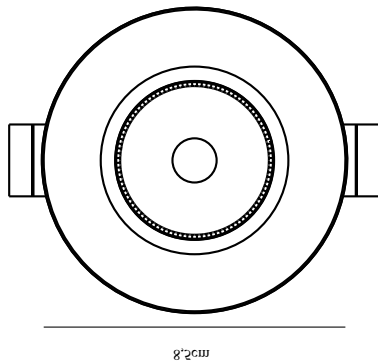

DORADO 1-KIT DIM | DOWNLIGHT | WHITE

49430101

nordlux®

Voltage (V): 230 Volt
IP degree: IP65
Class (Class 1, Class 2, Class 3):
Class 2 (Double isolated)
Bulb base: LED Module
Dimmerable: True
Parallel connection: True

Primary material: Plastic
Secondary material: Metal
Color: White

Height (cm): 3.6
Built In Spot Diameter (cm): 8.5
Mount directly into insulation:
False

EAN: 5701581471580
TUN: 2049762
Item Number: 49430101
Pcs Per Master Carton: 3

Sales Box Height (cm): 13
Sales Box Width (cm): 13
Sales Box Depth (cm): 5.5
Sales Box Volume m³: 0.0009
Product net weight (kg): 0.158

Brightness of light (Lumen): 345
Color Temperature (K): 2700
Ra-value : 80
Lifetime (h): 25000
Beam Angle (°) : 100
Candela (cd) (for directional lamp only): 0
Energy Class: E
Actual Watt (W): 4.7

- Stepless dimmable by wall dimmer
- Suitable for humid areas (IP65)
- Parallel connection possible
- Connector block included
- 5-year LED guarantee