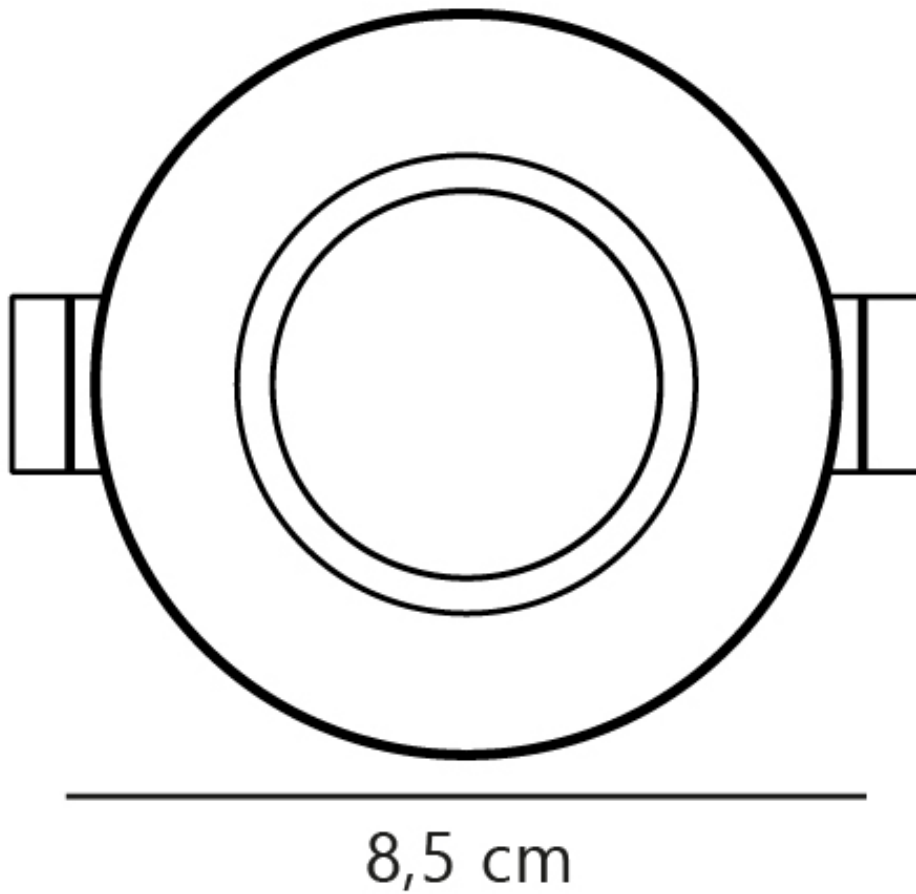

Nordlux - Tiaki - 49570101 - LED White IP65 Bathroom Recessed Ceiling Downlight