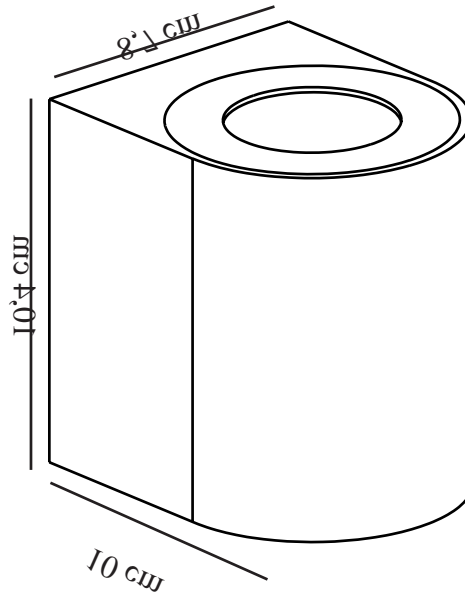

CANTO 2 | WALL LIGHT | BLACK

49701203

nordlux®

Voltage (V): 220-240 Volt
IP degree: IP44
Class (Class 1, Class 2, Class 3):
Class 1 (Earth contact)
Socket type: LED Module
Dimmerable: False
Parallel connection: True

Primary material: Aluminium
Secondary material: Glass
Colour of the glass: Clear
Is the cable replaceable: False
Colour: Black

Height (cm): 10.6
Width (cm): 8.7
Length (cm): 8.7
Projection (cm): 10

EAN: 5704924016493
TUN: 2335038
Item Number: 49701203
Pcs Per Master Carton: 3
Sales Box Height (cm): 12.5

Sales Box Width(cm): 9.3
Sales Box Depth (cm): 11
Sales Box Volume m³ : 0.0013
Product net weight (kg): 0.68

Brightness of light (Lumen): 500
Colour temperature (Kelvin): 3000
Ra-value : 80
Lifetime (hours): 30000
Beam angle (°) : 120
Energy class: F
Actual watt (W): 10.6

- Three light effects included
- Both up- and downlight
- Built-in parallel connection
- 5-year LED guarantee

Whether Canto 2 is placed indoors or outdoors, the lamp offers a unique lighting experience. The minimalist design makes the lamp both decorative and sculptural. The light flows both up and down, and with the three included pattern inserts, it is possible to change the light image according to desire and personal style.