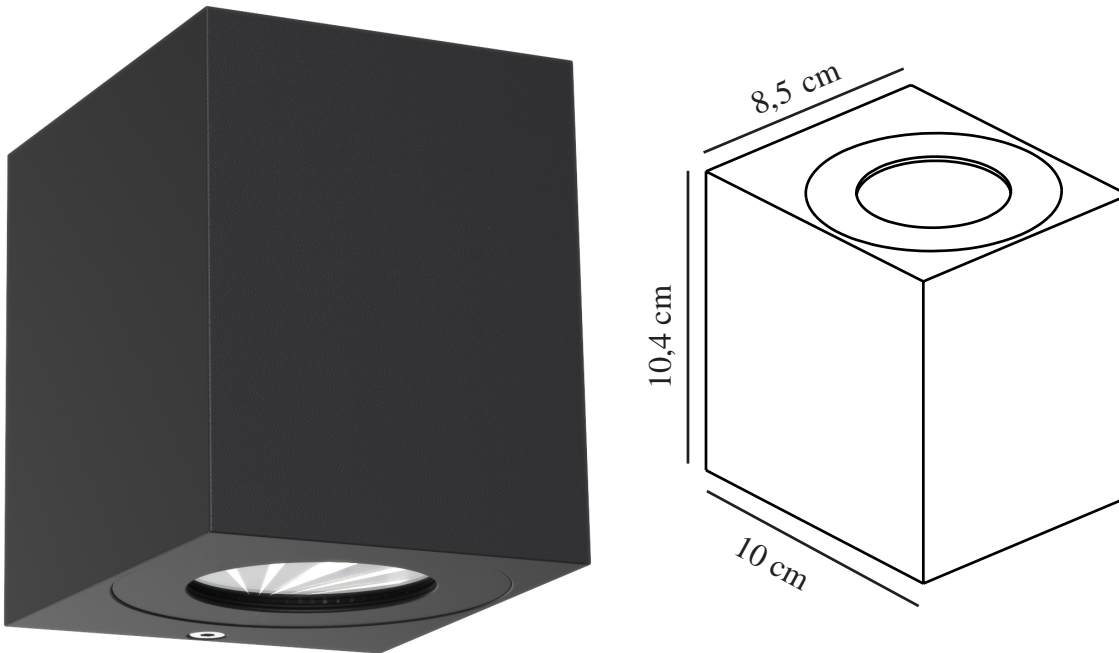

# CANTO KUBI 2 | WALL LIGHT | BLACK

49711203

nordlux®

Voltage (V): 220-240 Volt  
IP degree: IP44  
Class (Class 1, Class 2, Class 3):  
Class 1 (Earth contact)  
Socket type: LED Module  
Dimmerable: False  
Parallel connection: True

Primary material: Aluminium  
Secondary material: Glass  
Colour of the glass: Clear  
Is the cable replaceable: False  
Colour: Black

Height (cm): 10.6  
Width (cm): 8.7  
Length (cm): 8.7  
Projection (cm): 10

EAN: 5704924016509  
TUN: 2335039  
Item Number: 49711203  
Pcs Per Master Carton: 3  
Sales Box Height (cm): 12.5

Sales Box Width(cm): 9.3  
Sales Box Depth (cm): 11  
Sales Box Volume m<sup>3</sup> : 0.0013  
Product net weight (kg): 0.7

Whether Canto 2. is placed indoors or outdoors, the lamp offers a unique lighting experience. The minimalist design makes the lamp both decorative and sculptural. The light flows both up and down, and with the three included pattern inserts, it is possible to change the light image according to desire and personal style.