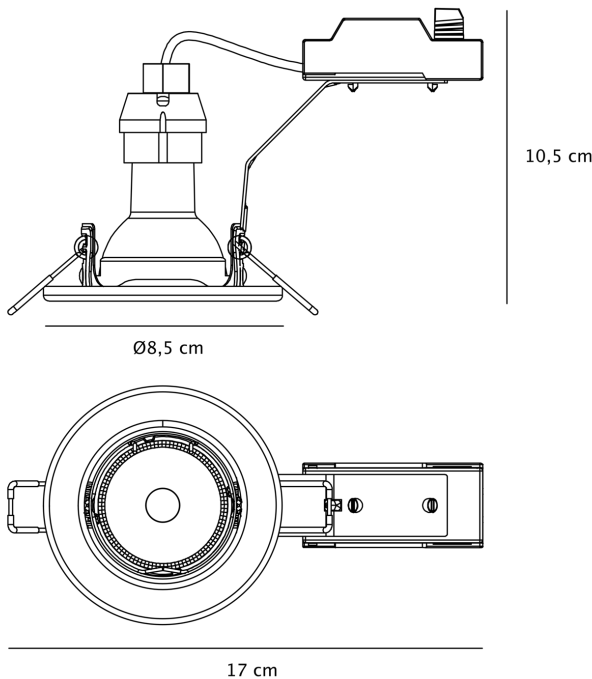

Nordlux - Set of 5 Canis - 49750101 - LED White Recessed Ceiling Downlights

REFERENCE

- SKU: FCL-21322
- Supplier SKU: 49750101
- Barcode: 5701581487581

DESCRIPTION

Canis is a classic round downlight for indoor use, featuring a metal frame that fits beautifully into any home. Canis comes with a GU10 bulb. The downlight emits a warm light (2700 kelvin), which is particularly suitable for e.g. the living room, dining room or bedroom. The downlight is adjustable, making it highly functional as you can direct the light wherever you need it.

CATEGORY

- Brand: Nordlux
- Family: Canis
- Category: Indoor Lighting / Recessed / Ceiling

APPEARANCE

- Base: White Paint

DIMENSION

- Height: 105mm
- Diameter: 85mm
- Minimum cavity depth: 115mm
- Cut out size: 65mm
- Weight: .67kg

LIGHT SOURCE

- Lamp included: Yes
- Lamp detail: 5 x 4.7W LED GU10 (included)
- Non-dimmable
- Kelvin: 2700K (Warm White)
- Lumens: 345Lm
- Lamp hours: 15,000Hrs
- Colour render index: 80CRI
- Energy class: F
- Switch: No

SPECIFICATION

- Ingress protection: IP20
- Class: Class II - Double Insulated, No Earth
- Voltage: 240V

CONTACT