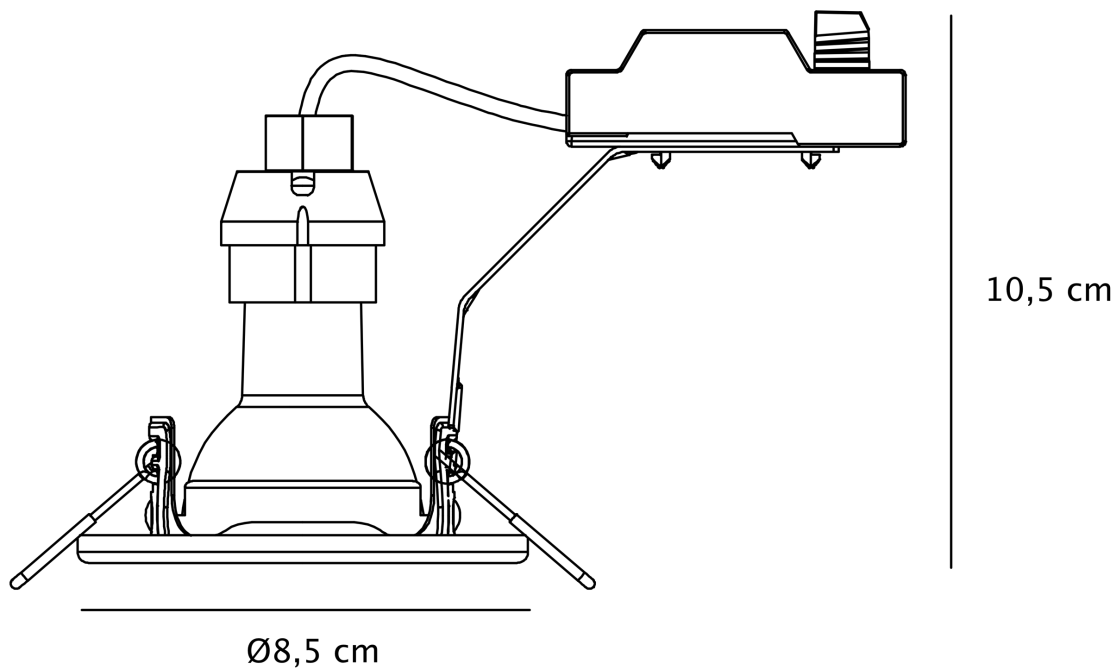

Nordlux - Set of 5 Canis - 49750101 - LED White Recessed Ceiling Downlights

CONTACT