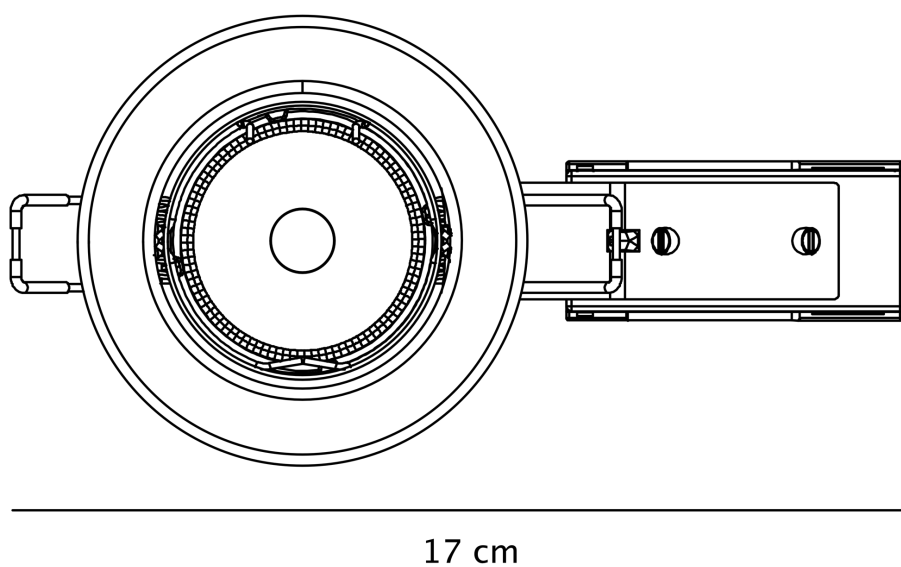

Nordlux - Set of 5 Canis - 49750101 - LED White Recessed Ceiling Downlights

CONTACT