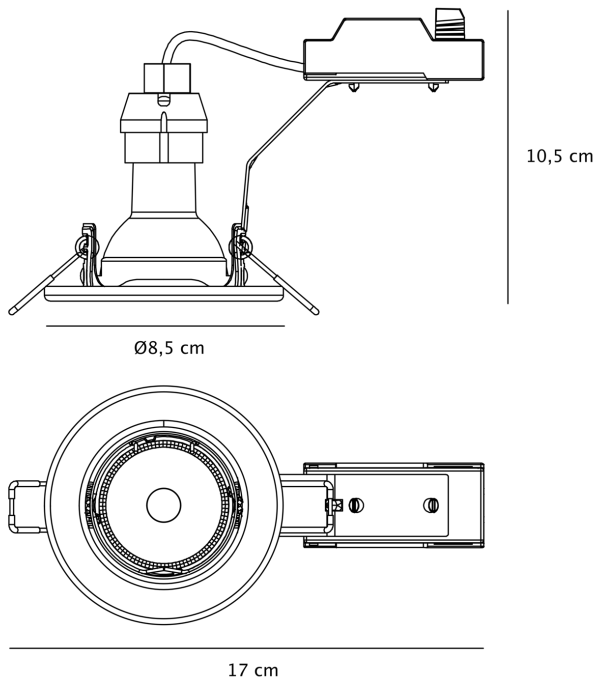

SPECIFICATION

- Ingress protection: IP20
- Class: Class II - Double Insulated, No Earth
- Voltage: 240V