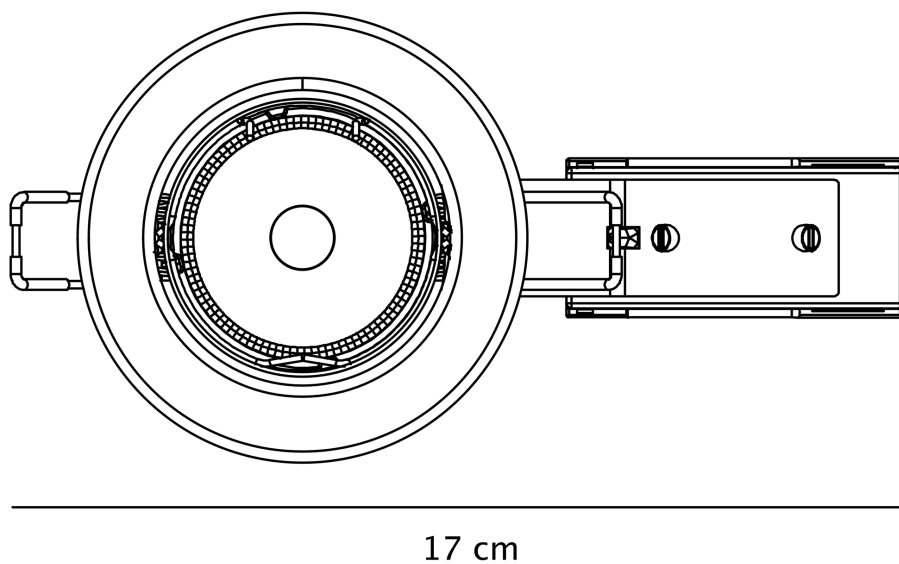

Nordlux - Set of 5 Canis - 49750155 - LED Brushed Nickel Recessed Ceiling Downlights

CONTACT