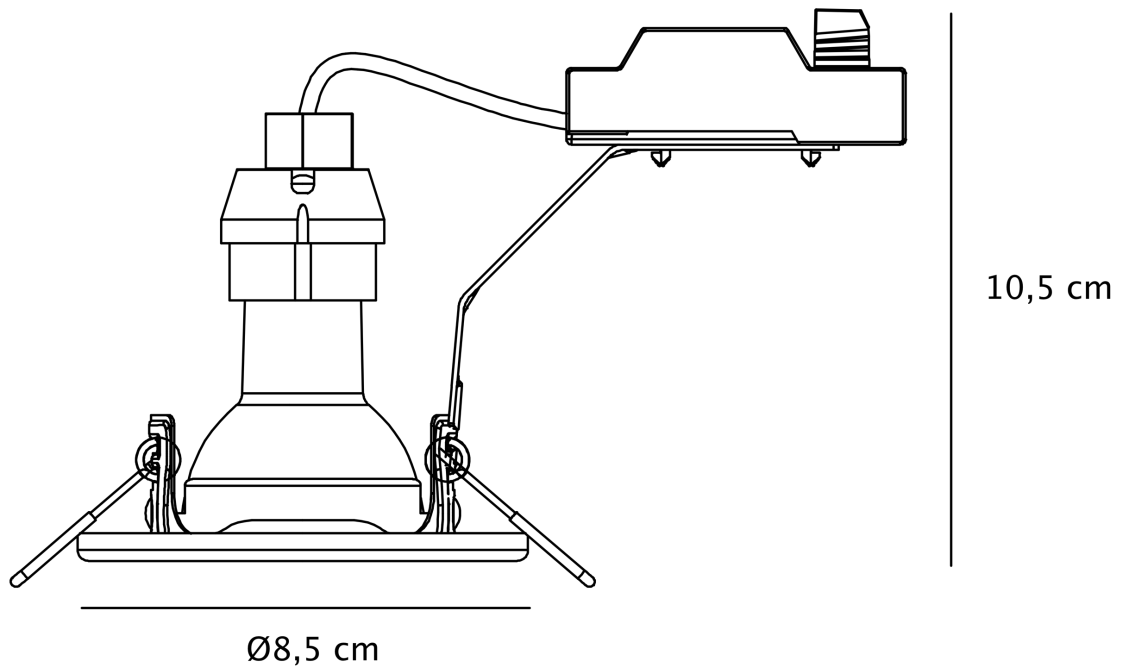

Nordlux - Set of 5 Canis - 49750155 - LED Brushed Nickel Recessed Ceiling Downlights

CONTACT