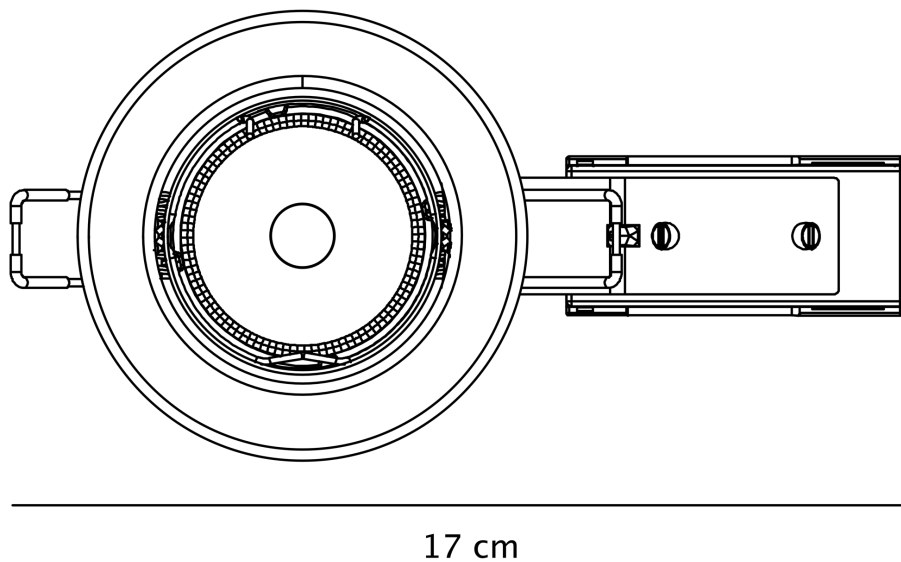

Nordlux - Set of 5 Canis - 49760101 - LED White Recessed Ceiling Downlights

CONTACT