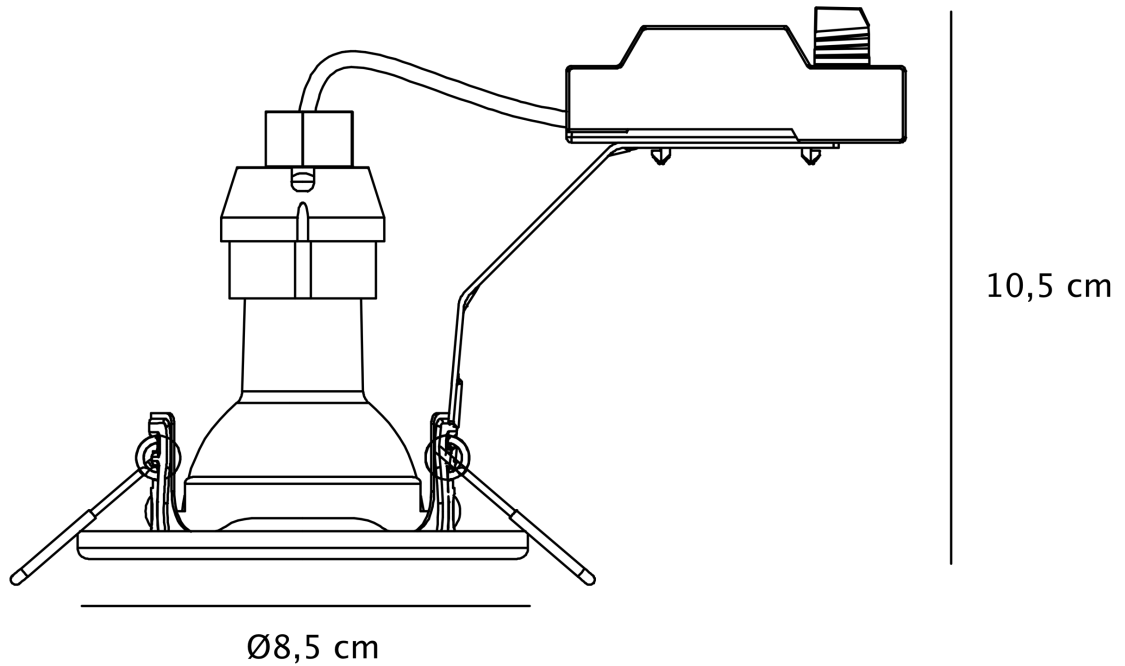

Nordlux - Set of 5 Canis - 49760101 - LED White Recessed Ceiling Downlights

CONTACT