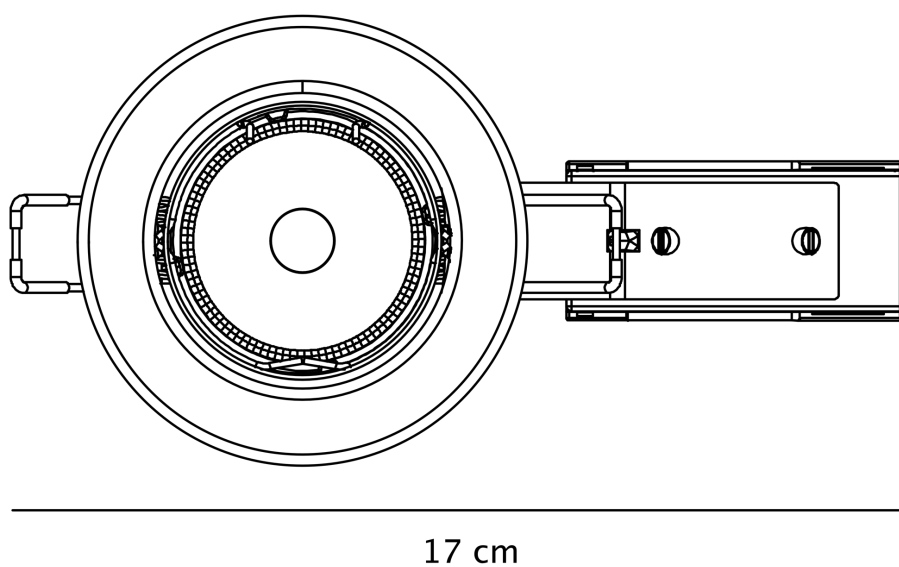

Nordlux - Set of 5 Canis - 49760155 - LED Brushed Nickel White Recessed Ceiling Downlights

CONTACT