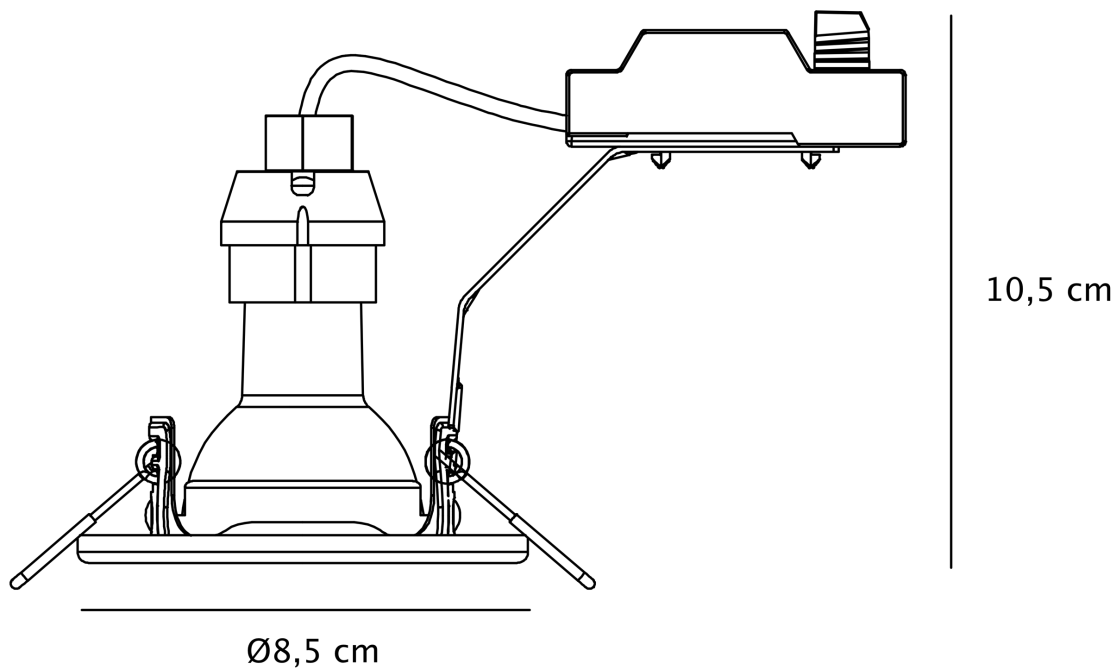

Nordlux - Set of 5 Canis - 49760155 - LED Brushed Nickel White Recessed Ceiling Downlights

CONTACT