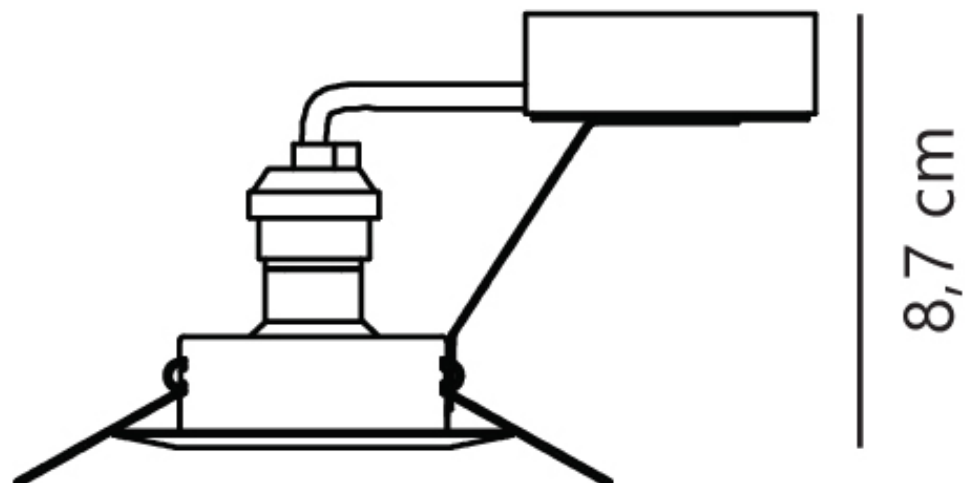

Nordlux - Set of 3 Triton - 54540101 - White Recessed Ceiling Downlights

**CONTACT**