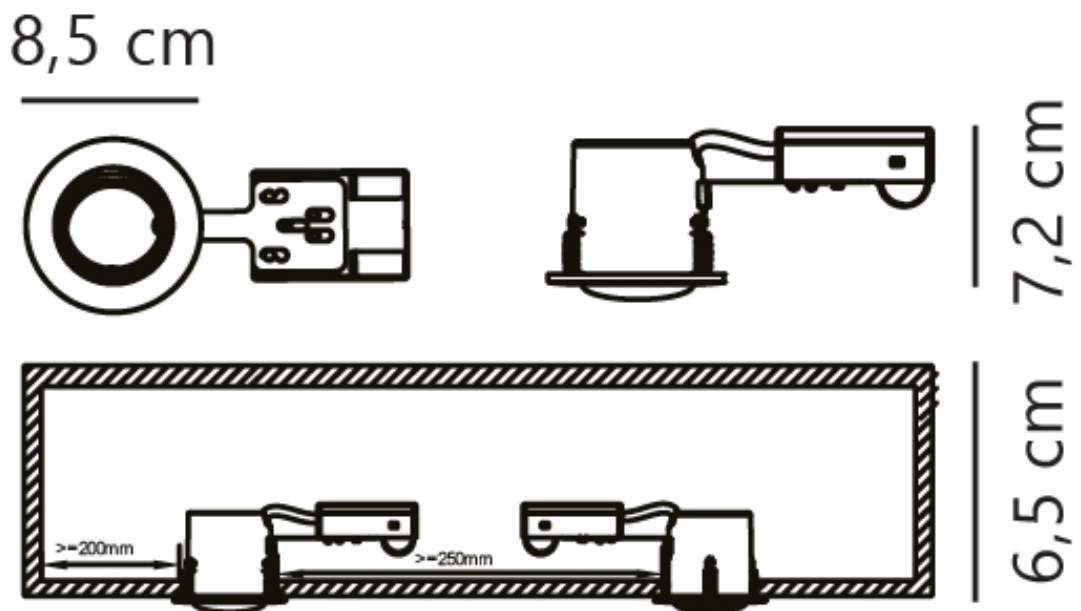

Nordlux - Mixit Pro - 71810101 - White Outdoor Recessed Downlight

CONTACT