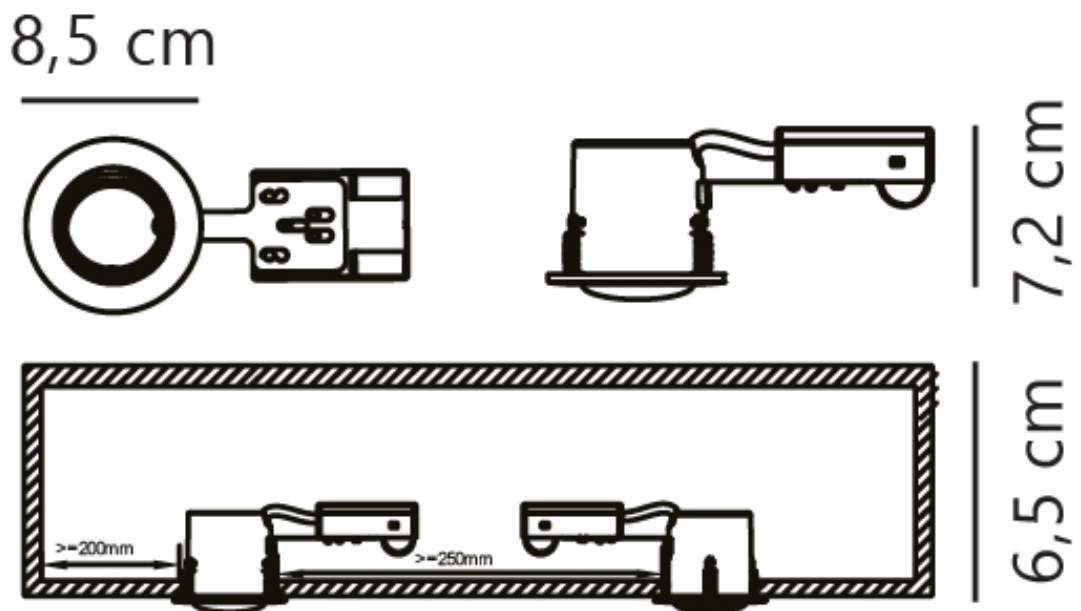

Nordlux - Mixit Pro - 71810103 - Black Outdoor Recessed Downlight

CONTACT