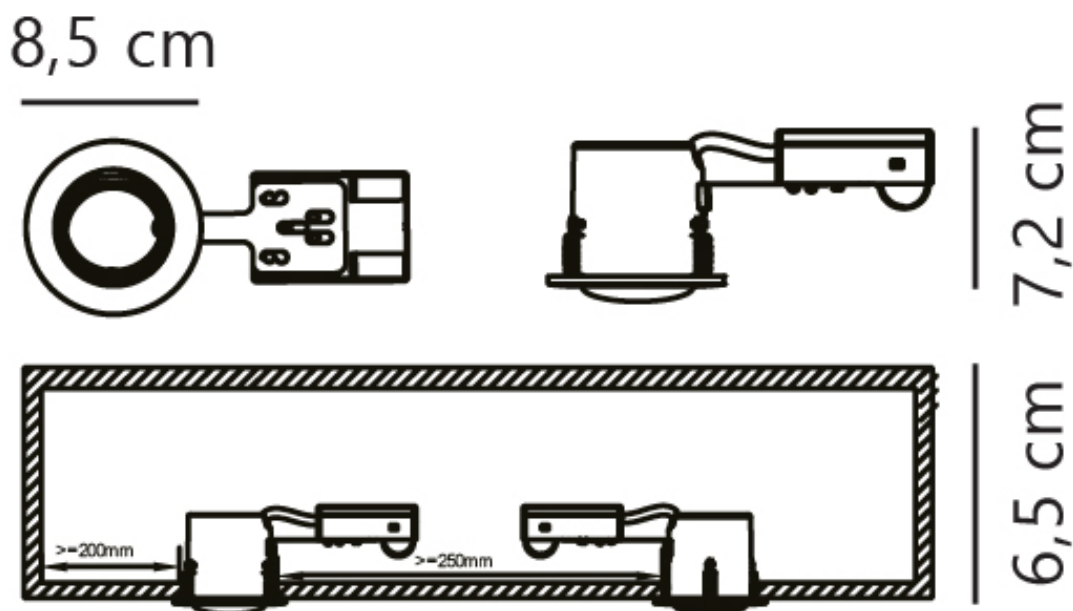

Nordlux - Mixit Pro - 71810132 - Steel White Outdoor Recessed Downlight