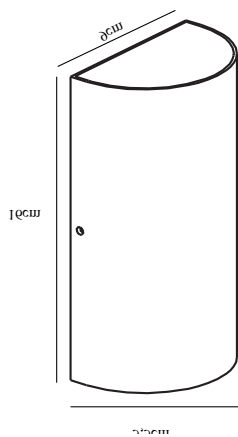

ROLD ROUND | WALL LIGHT | SANDED

84141008

nordlux®

Voltage (V): 220-240 Volt
IP degree: IP54
Class (Class 1, Class 2, Class 3):
Class 1 (Earth contact)
Bulb base: LED Module
Parallel connection: True

Primary material: Metal
Secondary material: Glass
Color of the Glass: Clear
Suitable for Seaside: No
Color: Sanded

Height (cm): 16
Width (cm): 9
Length (cm): 9
Projection (cm): 5.5
EAN: 5704924012402
TUN: 2276999
Item Number: 84141008

Pcs Per Master Carton: 3
Sales Box Height (cm): 17
Sales Box Width (cm): 9.5
Sales Box Depth (cm): 6.5
Sales Box Volume m³: 0.001
Product net weight (kg): 0.6

Brightness of light (Lumen): 350
Color Temperature (K): 3000
Ra-value : 80
Lifetime (h): 30000
Beam Angle (°) : 125
Energy Class: E
Actual Watt (W): 10.5

- Both up- and downlight
- Built-in parallel connection
- 5 year LED guarantee