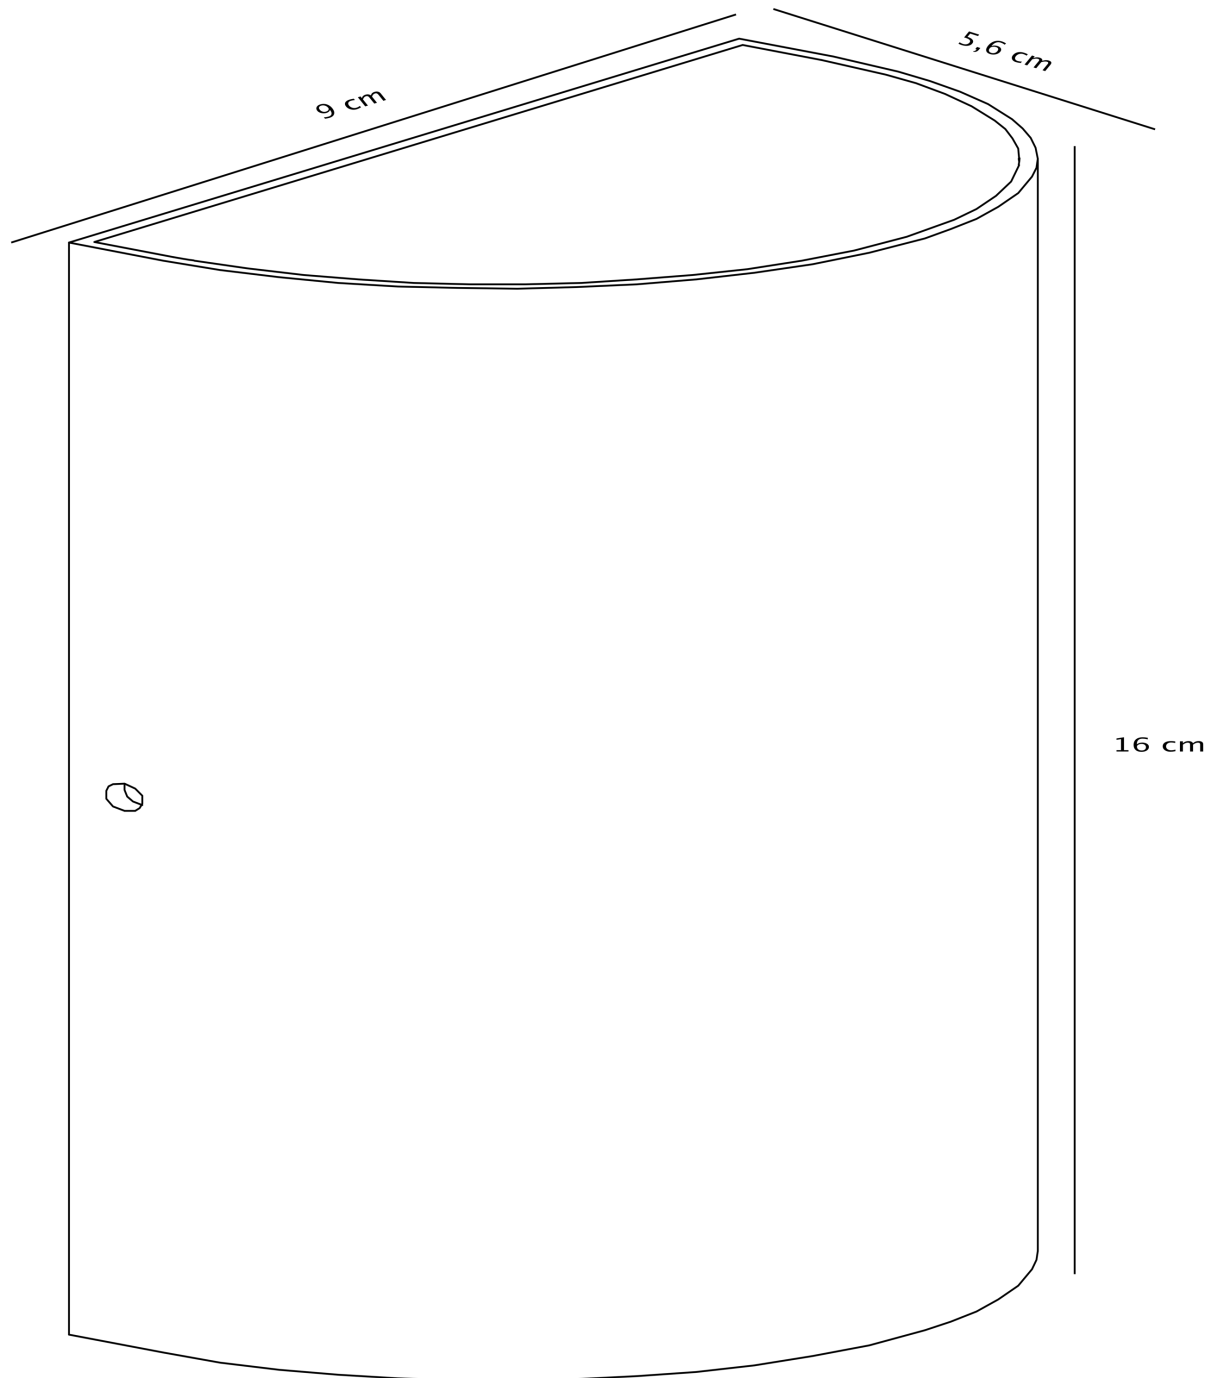

Nordlux - Rold Round - 84141008 - LED Sand Frosted Glass 2 Light IP54 Outdoor Wall Washer Light