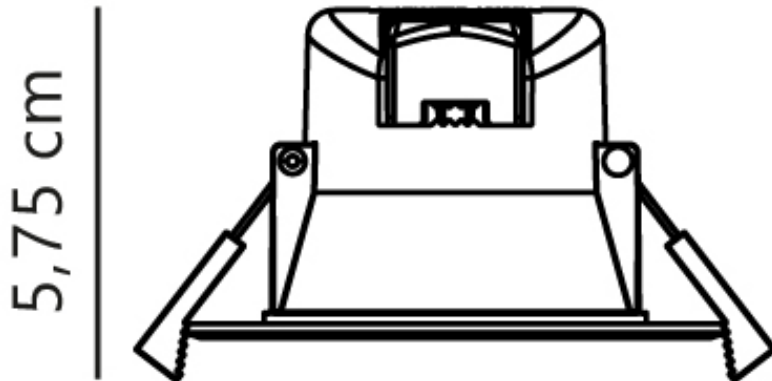

Nordlux - Birla - 84950001 - LED White Recessed Ceiling Downlight

CONTACT