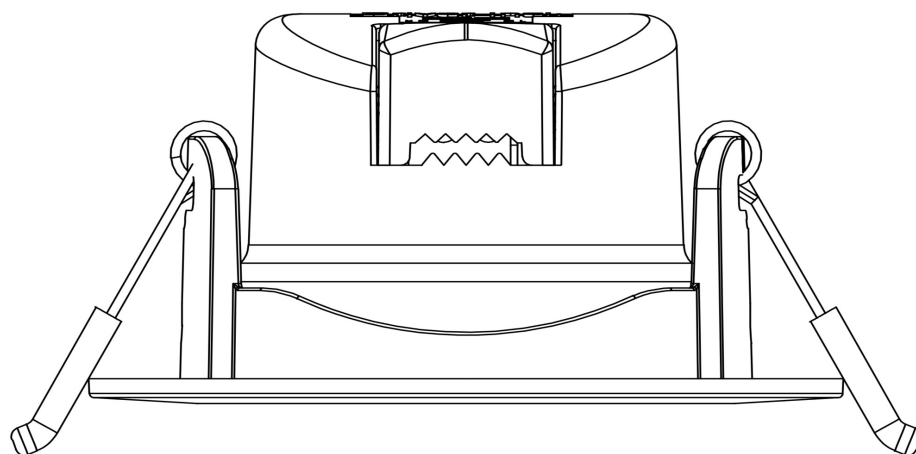

Nordlux - Roar - 84960001 - LED White Outdoor Recessed Downlight

43.8 cm

ø85 cm