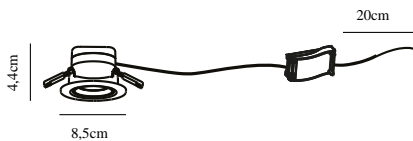

ROAR | DOWNLIGHT | BLACK

84960003

nordlux®

Voltage (V): 220-240 Volt
IP degree: IP23
Class (Class 1, Class 2, Class 3):
Class 2 (Double isolated)
Bulb base: LED Module
Dimmerable: True
Parallel connection: True

Primary material: Plastic
Secondary material: Plastic
Color of the cable: Black
Length of the cable (cm): 20
Is the cable replaceable: True
Suitable for Seaside: No
Color: Black

Height (cm): 4.38
Width (cm): 8.5
Length (cm): 8.5
Built In Spot Diameter (cm): 8.5
Mount directly into insulation: True
Tilt Angle (°): 30

EAN: 5704924013997
TUN: 2301308
Item Number: 84960003
Pcs Per Master Carton: 6

Sales Box Height (cm): 13
Sales Box Width (cm): 13
Sales Box Depth (cm): 6
Sales Box Volume m³: 0.001
Product net weight (kg): 0.067

Brightness of light (Lumen): 550
Color Temperature (K): 3000
Ra-value : 80
Lifetime (h): 30000
Beam Angle (°) : 40
Candela (cd) (for directional lamp only): 797
Energy Class: F
Actual Watt (W): 7

- Parallel connection possible
- Suitable for in- and outdoor use (IP23)
- Can be mounted directly into insulation
- 5 year LED guarantee

Discreet tiltable recessed spotlight, suitable for places like the kitchen or hallway, where it does not take up unnecessary space. Also suitable for outdoor, e.g. for installation in soffits. With built-in LED diode lights that have a low energy consumption and a long lifespan.

Nordlux
84960003

A
B
C
D
E
F
G

6
kWh/1000h

2019/2015