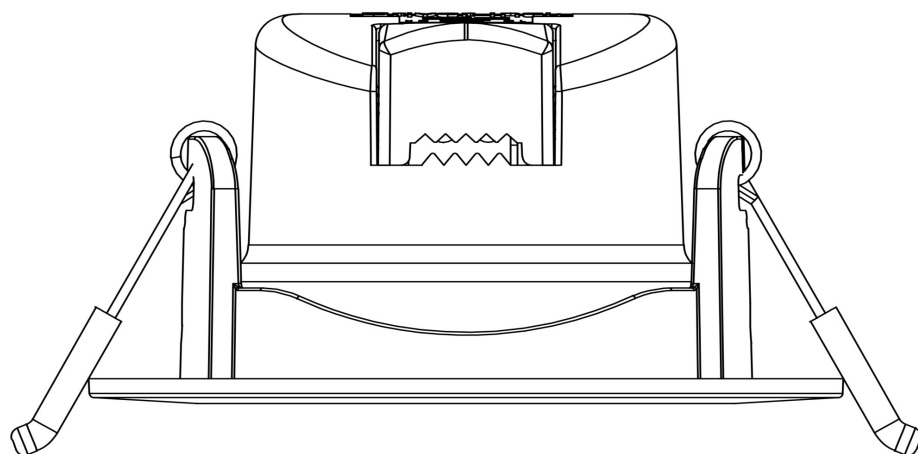

Nordlux - Roar - 84960003 - LED Black Outdoor Recessed Downlight

43.8 cm

ø85 cm

CONTACT