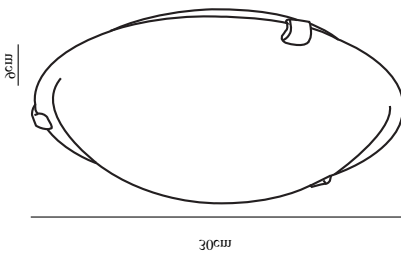

# PETRI | CEILING LIGHT | WHITE

92746001

nordlux®

Voltage (V): 230 Volt  
IP degree: IP20  
Maximum bulb wattage (W): 60W  
Class (Class 1, Class 2, Class 3):  
Class 1 (Earth contact)  
Bulb base: E27  
Parallel connection: True

Shade Diameter (cm): 30  
Projection (cm): 9  
EAN: 5708839013332  
TUN: 5692985  
Item Number: 92746001  
Pcs Per Master Carton: 3

Sales Box Height (cm): 10  
Sales Box Width(cm): 20  
Sales Box Depth (cm): 32  
Sales Box Volume m<sup>3</sup> : 0.0064  
Product net weight (kg): 0.965

Primary material: Glass  
Secondary material: Metal  
Color of the Glass: Alabaster  
white  
Color: White