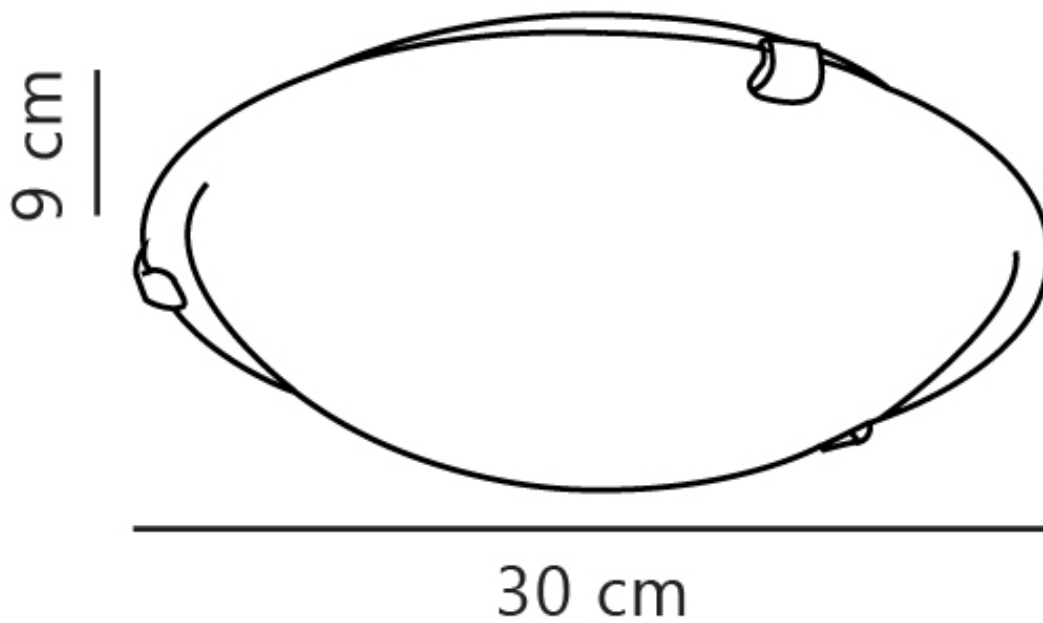

Nordlux - Petri - 92746001 - White Glass Flush Ceiling Light

CONTACT