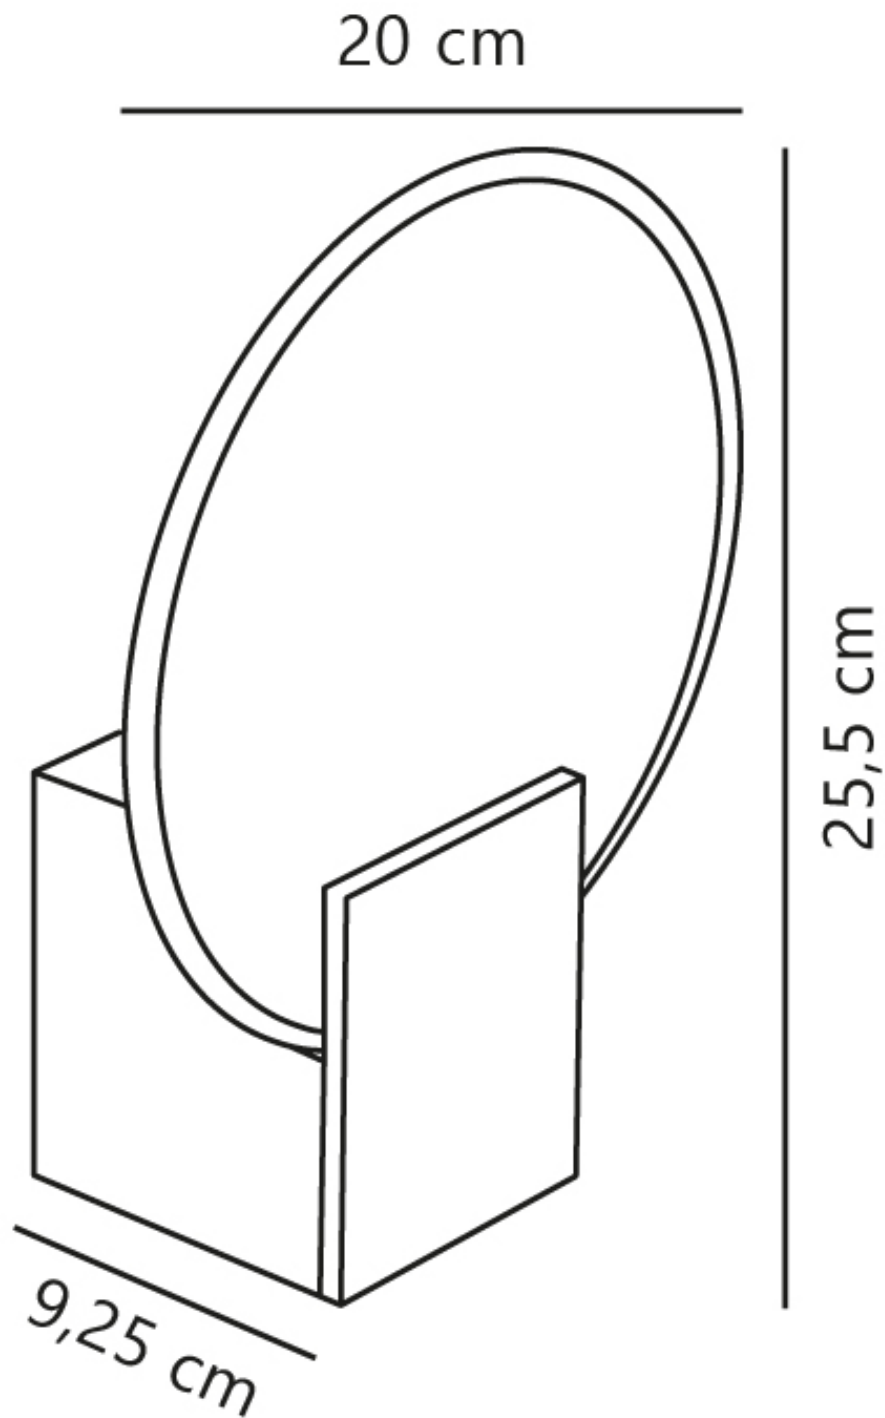

Nordlux - Hester - 2015391014 - LED Wood Effect Frosted Glass IP44 Bathroom Wall Light

CONTACT