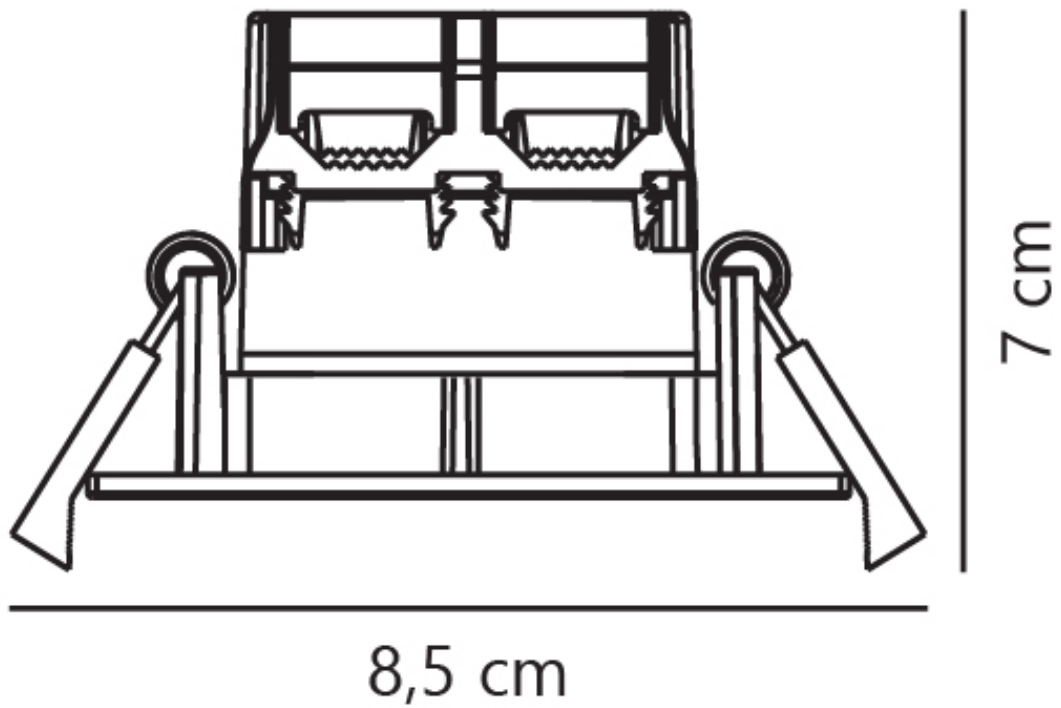

Nordlux - Dorado Smart - 2015650101 - LED White IP65 Outdoor Recessed Downlight

CONTACT