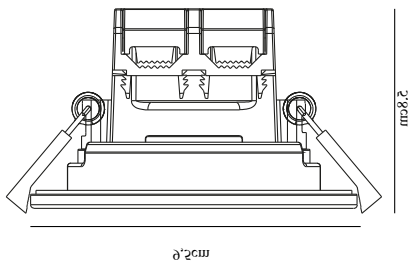

ALEC 1-KIT | DOWNLIGHT | WHITE

2110350101

nordlux®

Voltage (V): 230 Volt
IP degree: IP20/44
Class (Class 1, Class 2, Class 3):
Class 2 (Double isolated)
Bulb base: LED Module
Parallel connection: True

Primary material: Plastic
Secondary material: Plastic
Color: White

Height (cm): 5.8
Projection (cm): 5.8
Mount directly into insulation:
False

EAN: 5704924006951
TUN: 2160500
Item Number: 2110350101
Pcs Per Master Carton: 3

Sales Box Height (cm): 13
Sales Box Width (cm): 13
Sales Box Depth (cm): 6.5
Sales Box Volume m³: 0.0011
Product net weight (kg): 0.149

Brightness of light (Lumen): 480
Color Temperature (K): 3000
Ra-value : 80
Lifetime (h): 20000
Beam Angle (°) : 36
Candela (cd) (for directional lamp only): 750
Energy Class: F
Actual Watt (W): 6.1

- 3-step Moodmaker™ dimming by your regular wall switch • Suitable for humid areas (IP44)
- Flexible cut-out size from 73 mm to 83 mm (adaptor)
- Easy installation • Parallel connection possible (up to 15 pcs.)