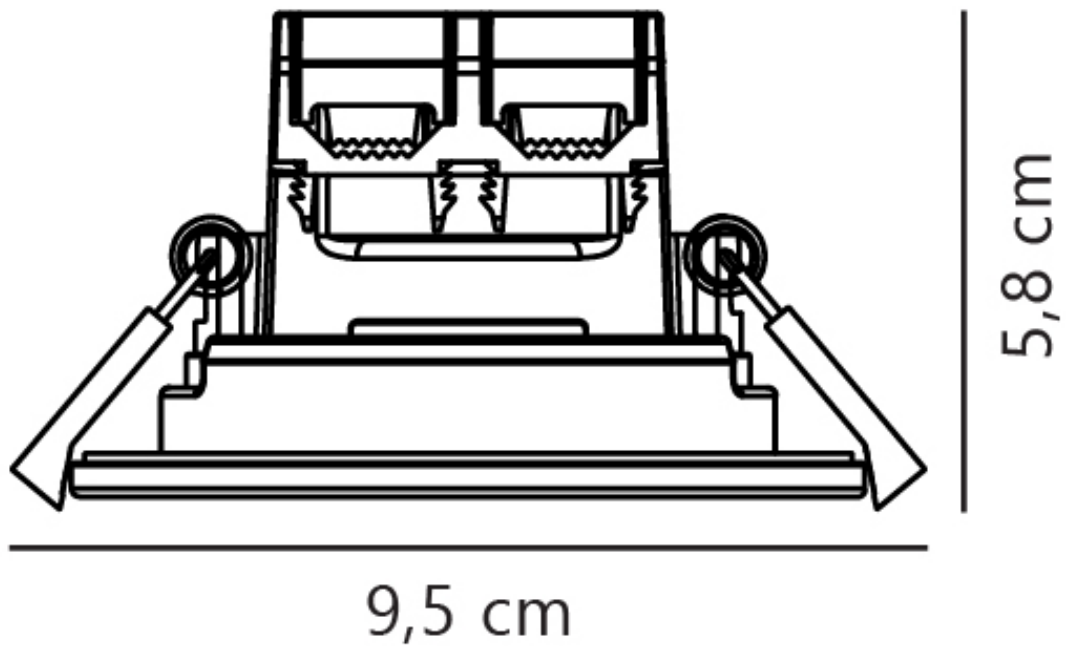

Nordlux - Alec 1-Kit - 2110350101 - LED White IP44 Bathroom Recessed Ceiling Downlight

CONTACT