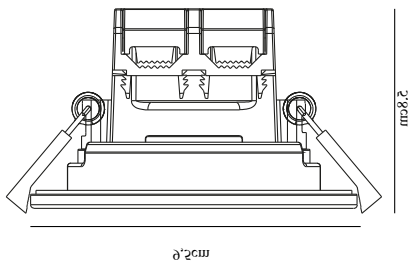

ALEC 1-KIT | DOWNLIGHT | BLACK

2110350103

nordlux®