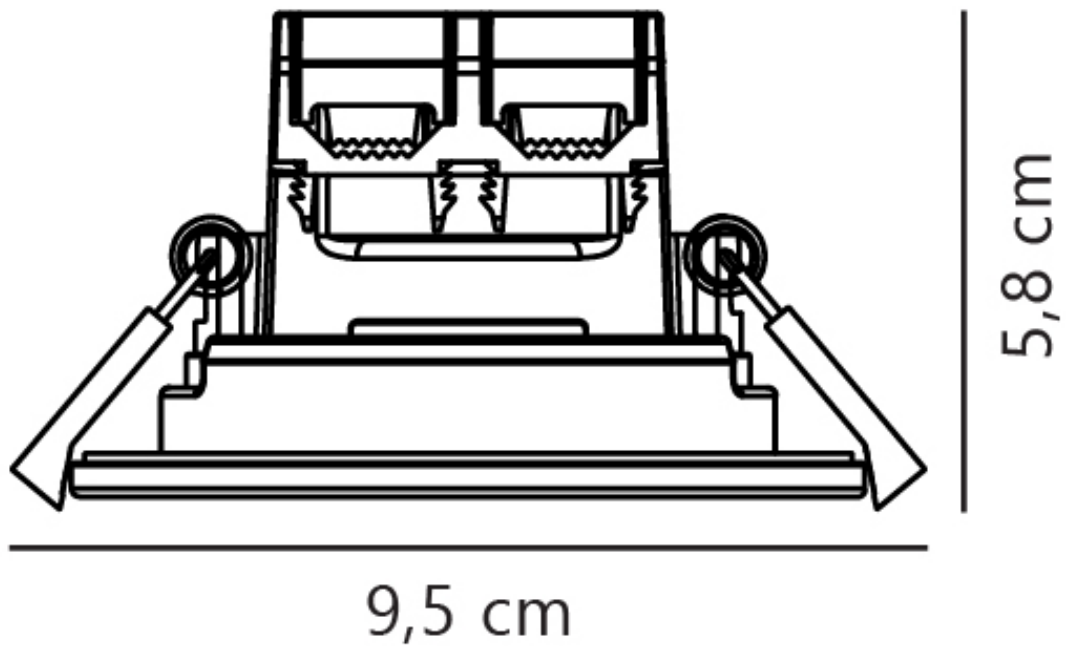

Nordlux - Alec 1-Kit - 2110350103 - LED Black IP44 Bathroom Recessed Ceiling Downlight

CONTACT